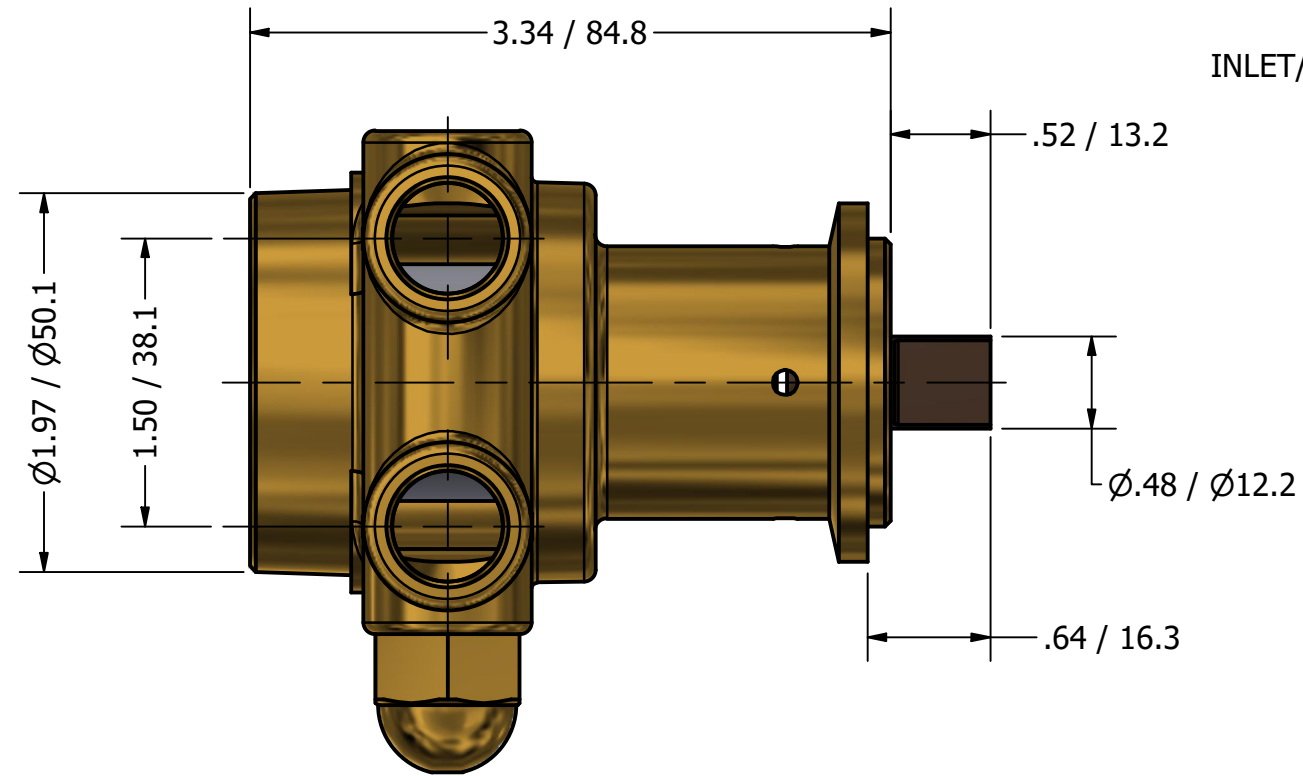

**SERIES 2
ROTARY VANE PUMP
CLAMP-ON STYLE
"B" MOUNTING
3/8" NPT PORTS
WITH RELIEF VALVE**

3/8" NPT
INLET/OUTLET PORTS

1143 BRONZE COUPLING