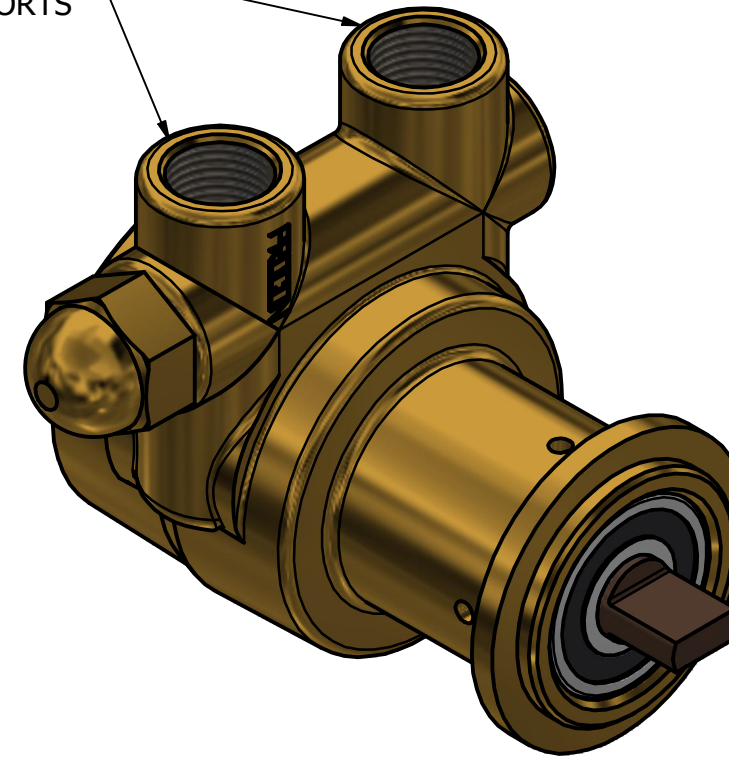

**SERIES 2
ROTARY VANE PUMP
CLAMP-ON STYLE
"B" MOUNTING
3/8" NPT PORTS
WITH RELIEF VALVE**

3/8" NPT
INLET/OUTLET PORTS

1143 BRONZE COUPLING