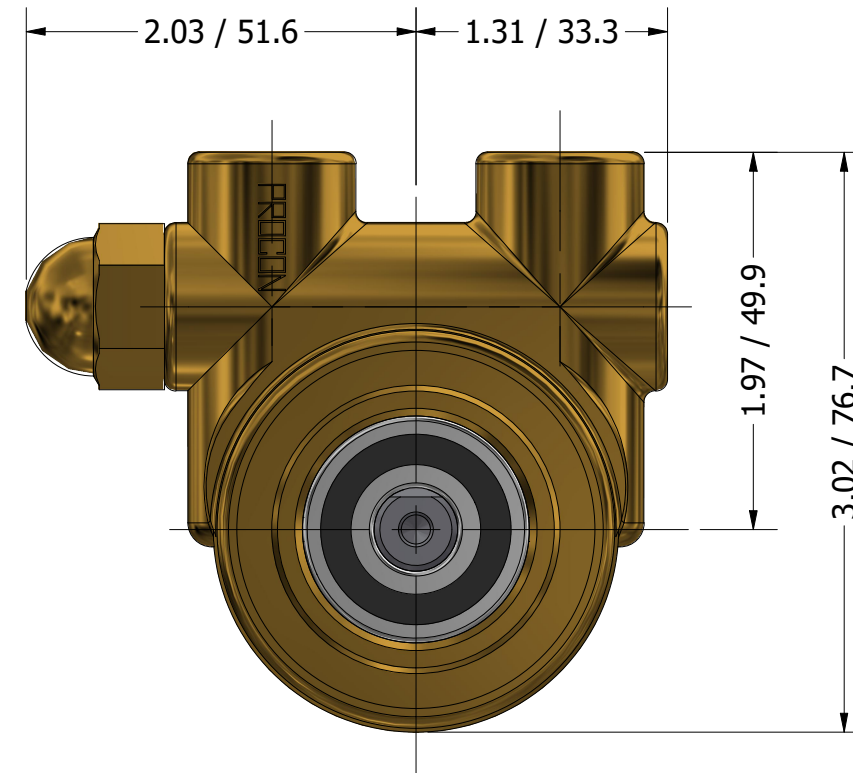

3/8" NPT
INLET/OUTLET PORTS

**SERIES 2
ROTARY VANE PUMP
CLAMP-ON STYLE
"S" MOUNTING
3/8" NPT PORTS
WITH RELIEF VALVE**

PROCON[®]

custom | fluid | solutions[®]

a division of **Standex**

W1056