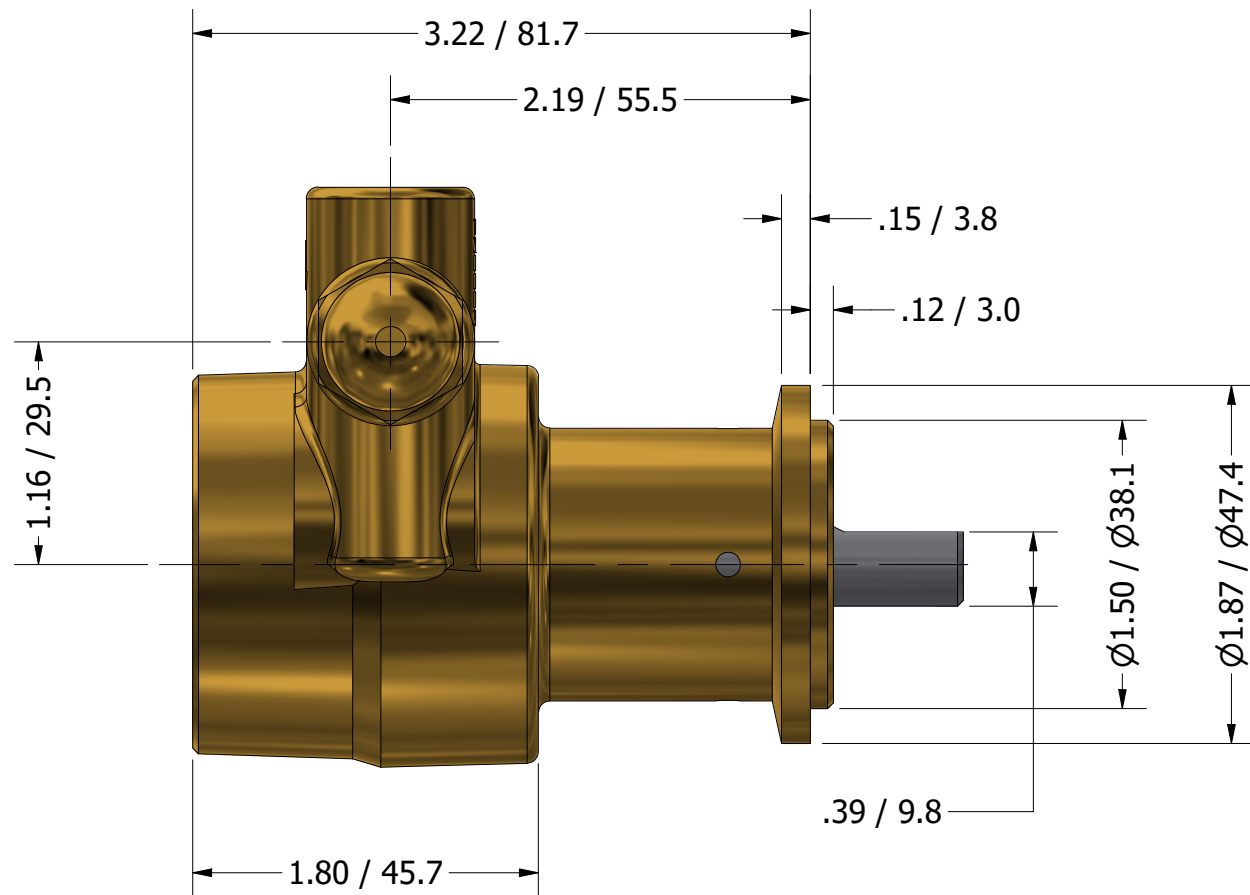

3/8" NPT
INLET/OUTLET PORTS

**SERIES 2
ROTARY VANE PUMP
CLAMP-ON STYLE
"S" MOUNTING
3/8" NPT PORTS
WITH RELIEF VALVE**

PROCON[®]

custom | fluid | solutions[®]

a division of **Standex**

W1056