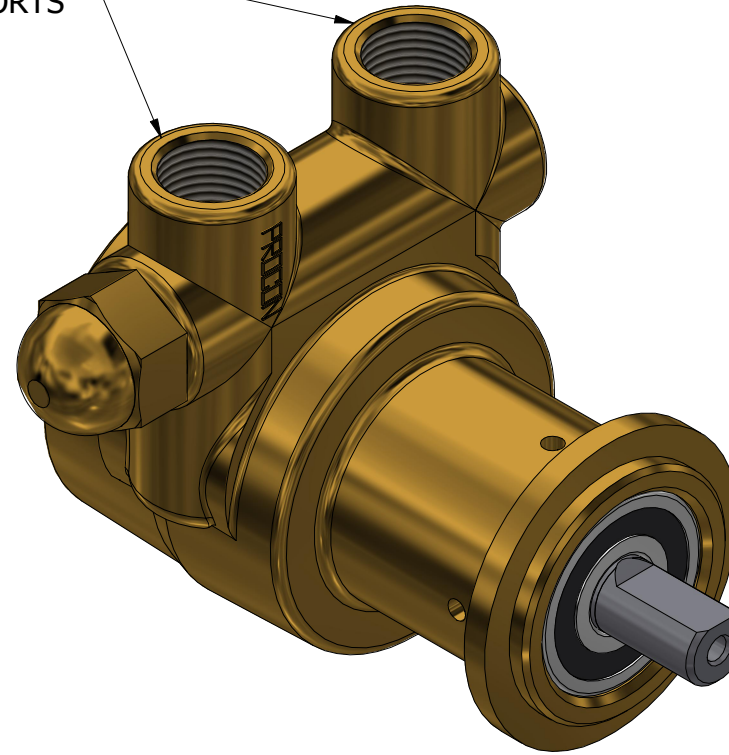

3/8" NPT
INLET/OUTLET PORTS

**SERIES 2
ROTARY VANE PUMP
CLAMP-ON STYLE
"S" MOUNTING
3/8" NPT PORTS
WITH RELIEF VALVE**

PROCON[®]

custom | fluid | solutions[®]

a division of **Standex**

W1056