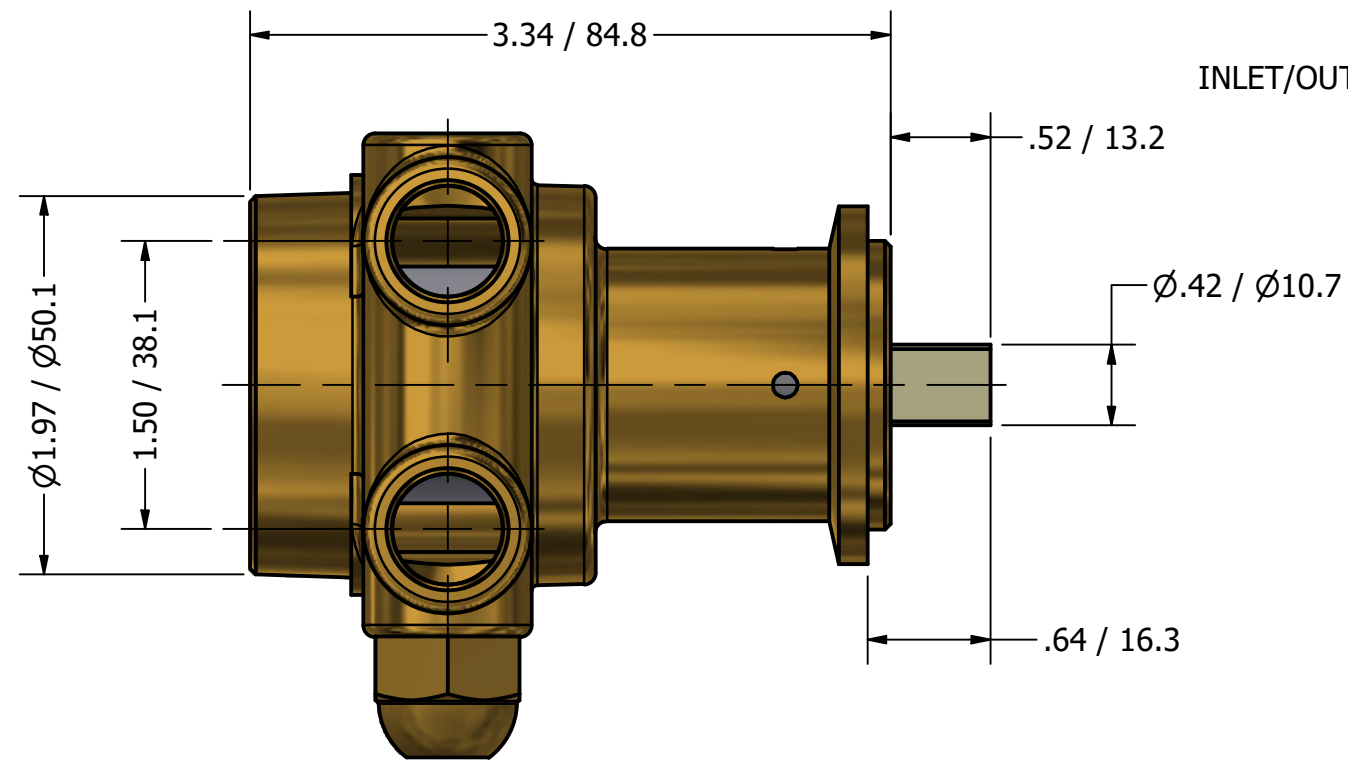

**SERIES 2
ROTARY VANE PUMP
CLAMP-ON STYLE
"C" MOUNTING
3/8" NPT PORTS
WITH RELIEF VALVE**

3/8" NPT
INLET/OUTLET PORTS

1143-2 PLASTIC COUPLING