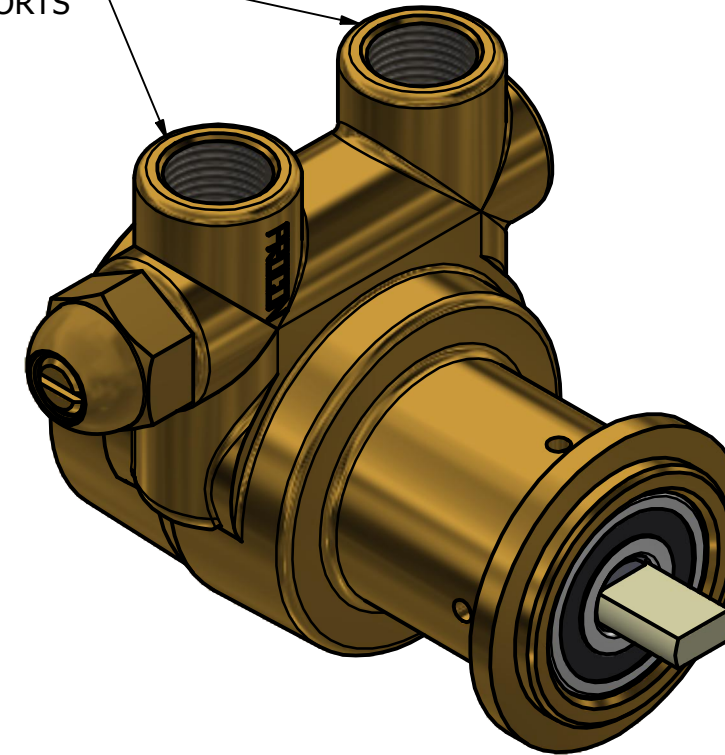

**SERIES 2
ROTARY VANE PUMP
CLAMP-ON STYLE
"C" MOUNTING
3/8" NPT PORTS
WITH RELIEF VALVE**

3/8" NPT
INLET/OUTLET PORTS

1143-2 PLASTIC COUPLING