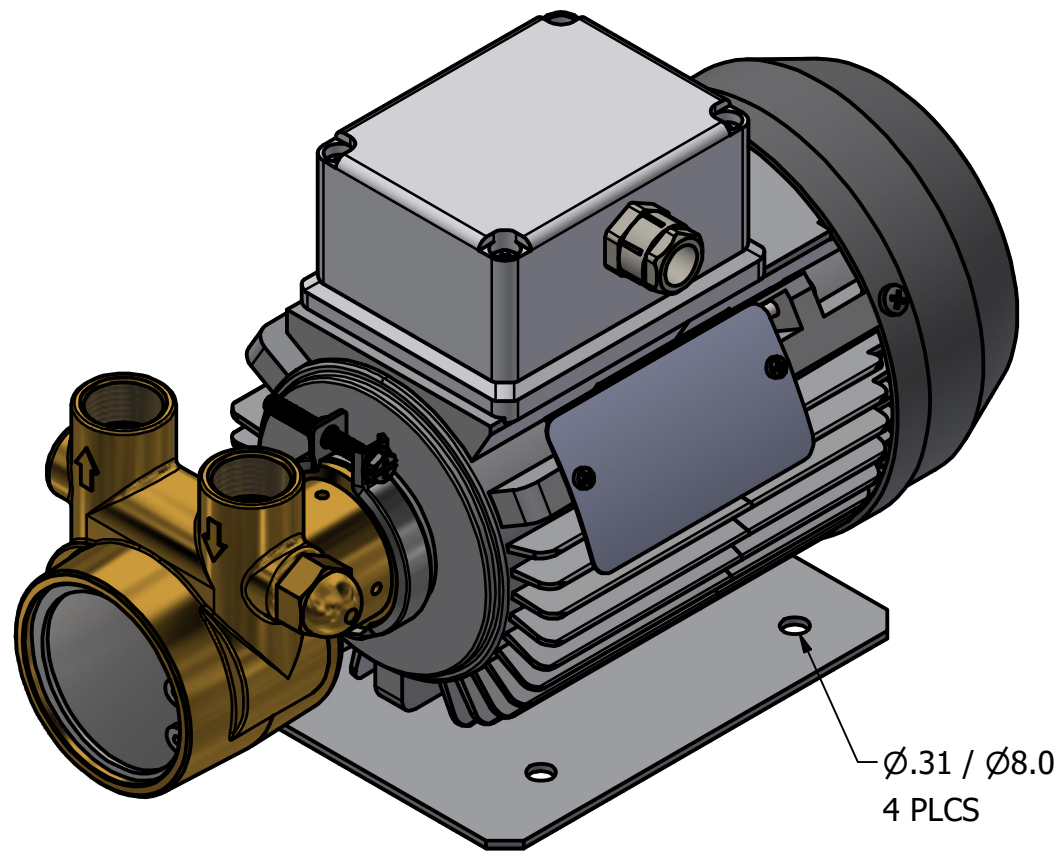

**SERIES 4  
 ROTARY VANE PUMP  
 CLAMP-ON STYLE  
 ON 717 MOTOR  
 1/2" NPT PORTS  
 WITH RELIEF VALVE**

Ø.31 / Ø8.0  
 4 PLCS

1/2" NPT  
 INLET/OUTLET PORTS  
 2 PLCS

1.88 / 47.8

RELIEF VALVE

717 MOTOR