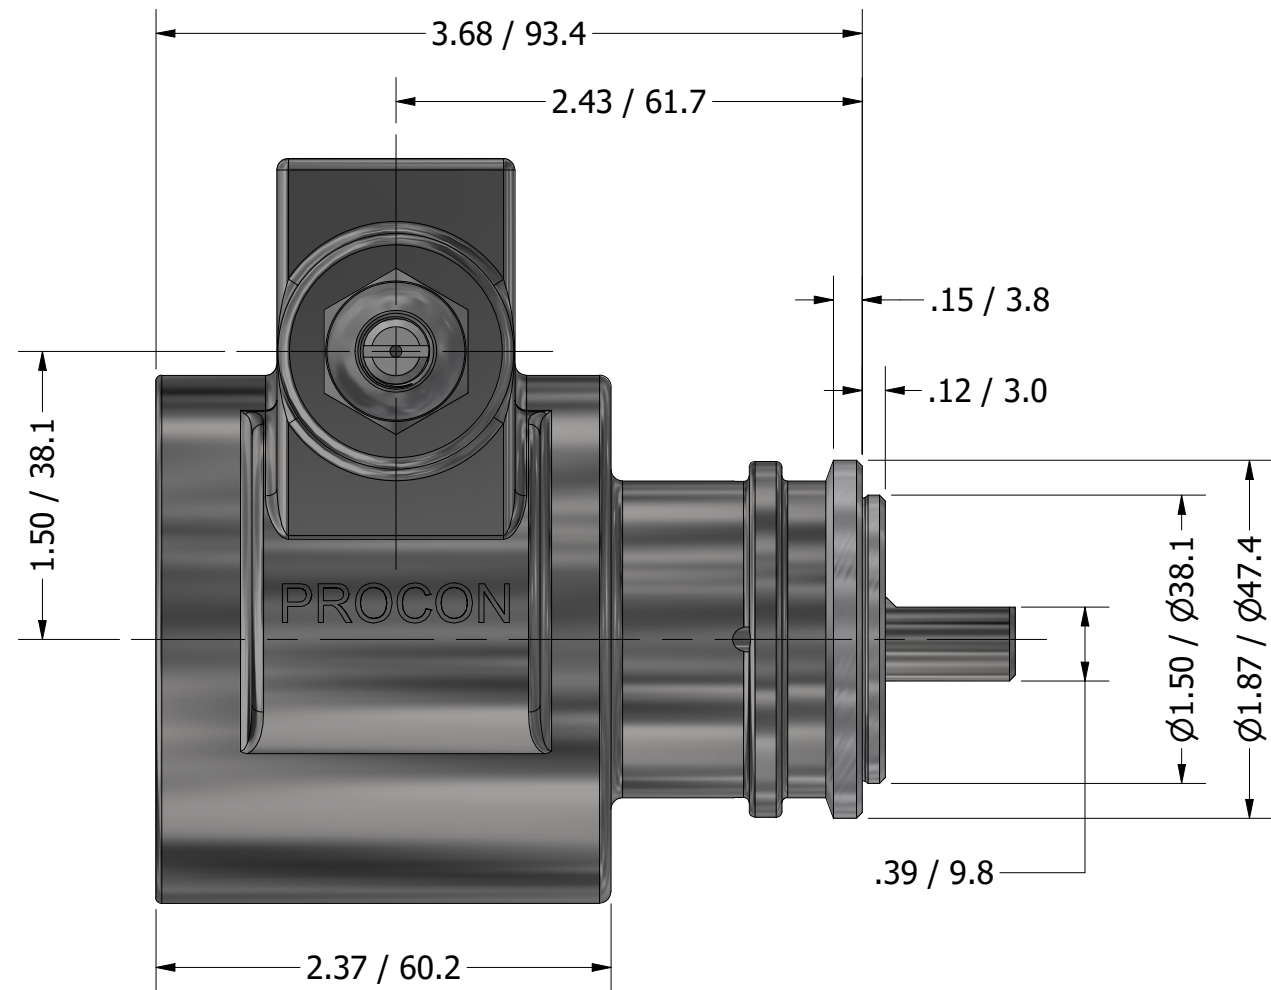

**SERIES 5
ROTARY VANE PUMP
BOLT-ON STYLE
"S" MOUNTING
1/2" NPT PORTS**

PROCON[®]

custom | fluid | solutions[®]

a division of **Standex**

W1186