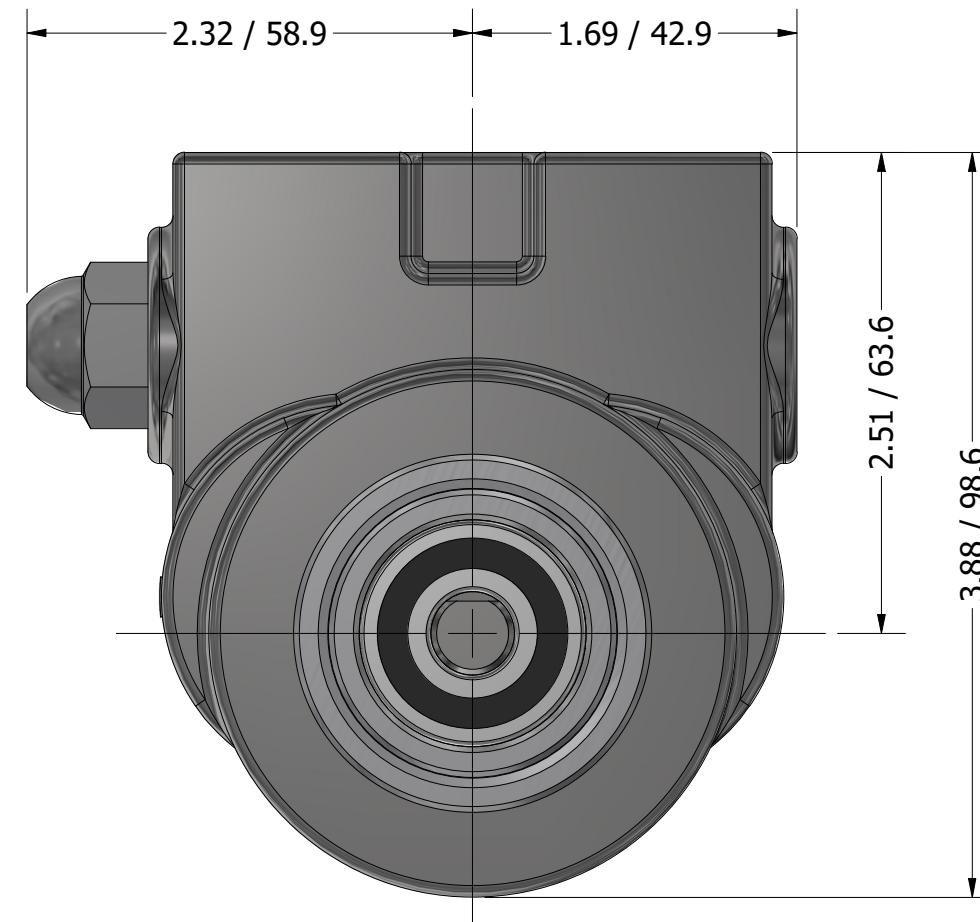

**SERIES 5
ROTARY VANE PUMP
BOLT-ON STYLE
"S" MOUNTING
1/2" NPT PORTS**

PROCON[®]

custom | fluid | solutions[®]

a division of **Standex**

W1186