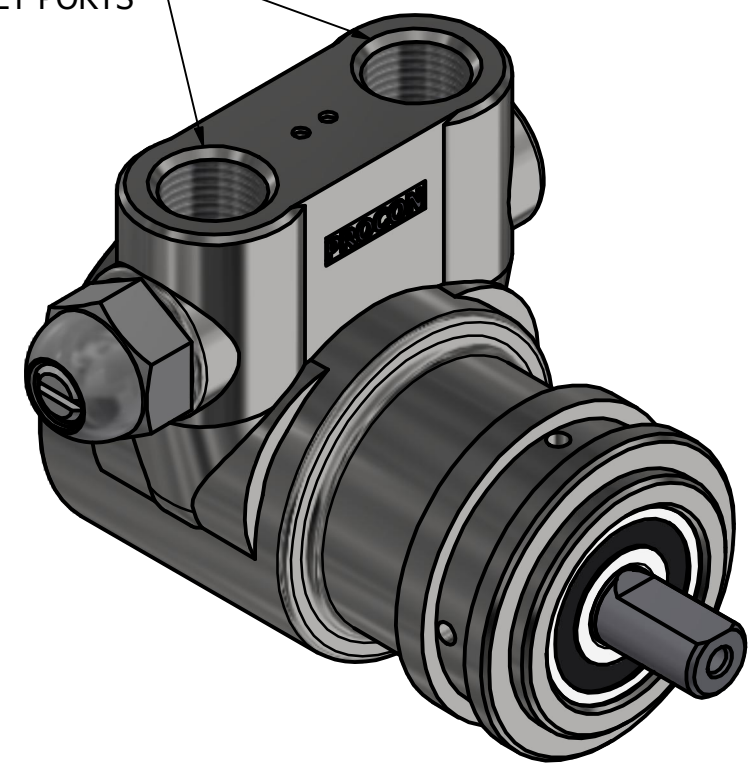

G3/8 (BSPP)
INLET/OUTLET PORTS

**SERIES 3
ROTARY VANE PUMP
CLAMP-ON STYLE
"S" MOUNTING
G3/8 (BSPP) PORTS
WITH RELIEF VALVE**