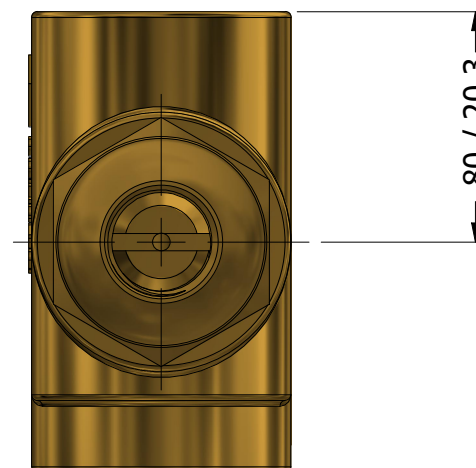

EXTERNAL BYPASS VALVE G3/8 (BSPP) PORTS

G3/8 (BSPP)
INLET/OUTLET PORTS
3 PLCS

PROCON[®]

custom | fluid | solutions[®]

a division of **Standex**

WBPV007