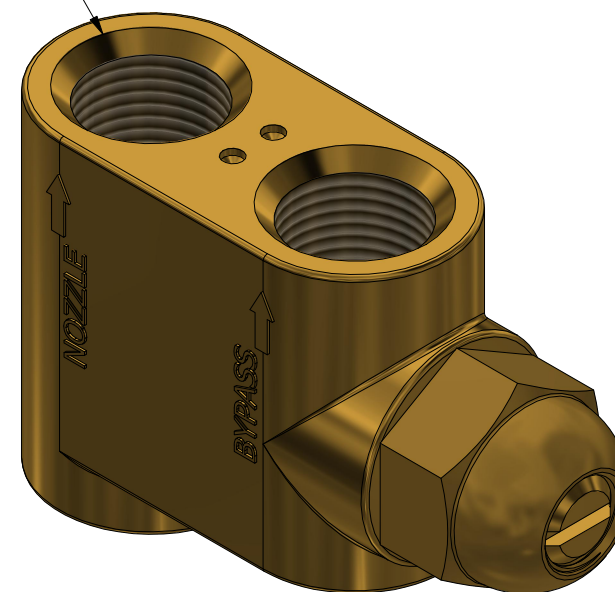

EXTERNAL BYPASS VALVE G3/8 (BSPP) PORTS

G3/8 (BSPP)
INLET/OUTLET PORTS
3 PLCS

PROCON[®]

custom | fluid | solutions[®]

a division of **Standex**

WBPV007