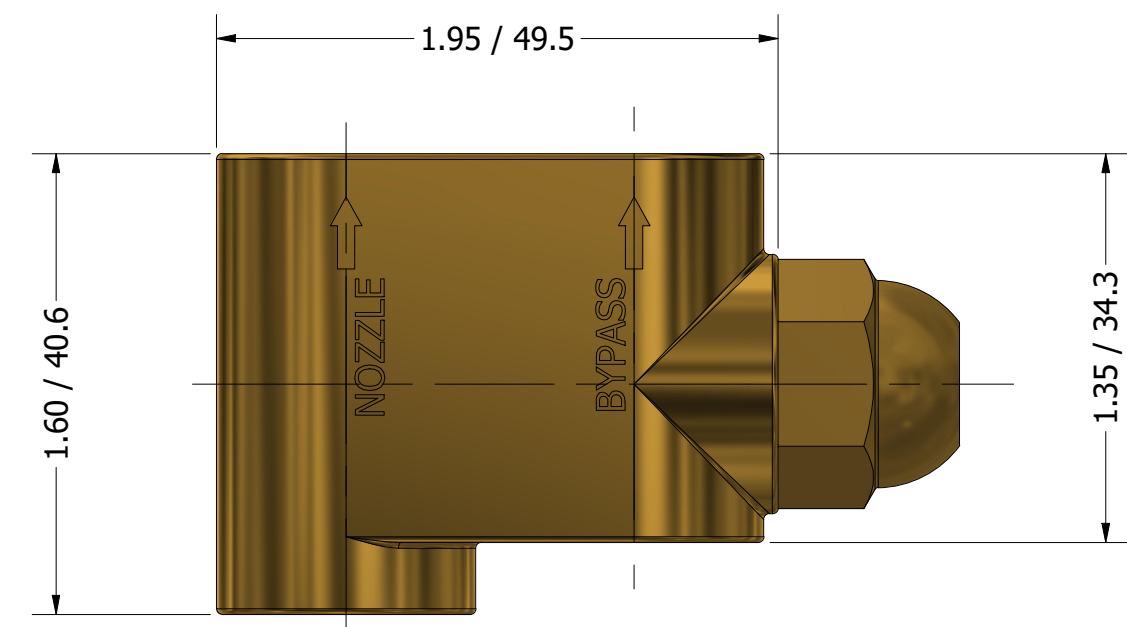

EXTERNAL BYPASS VALVE G3/8 (BSPP) PORTS

G3/8 (BSPP)
INLET/OUTLET PORTS
3 PLCS

PROCON[®]

custom | fluid | solutions[®]

a division of **Standex**

WBPV007