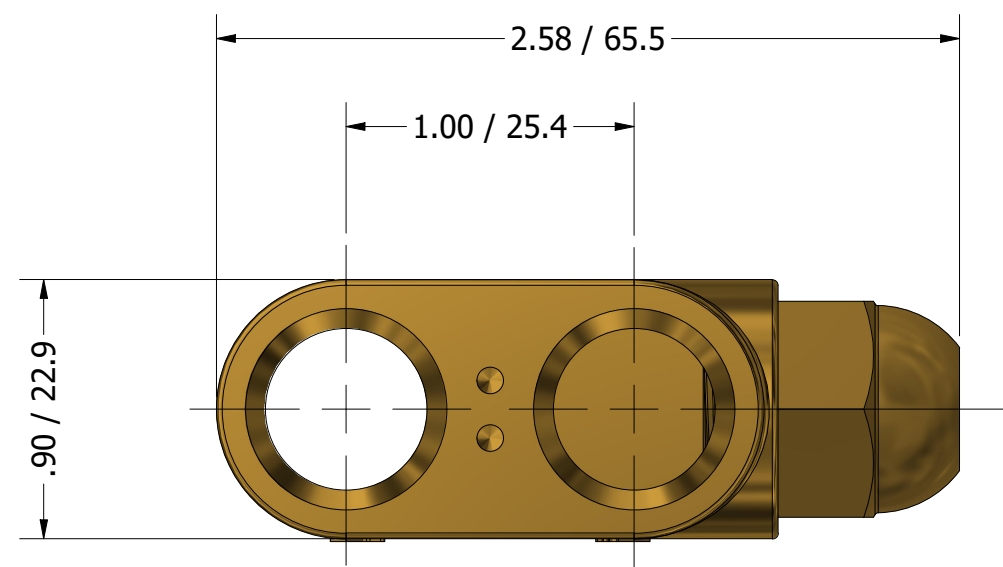

EXTERNAL BYPASS VALVE G3/8 (BSPP) PORTS

G3/8 (BSPP)
INLET/OUTLET PORTS
3 PLCS

PROCON[®]

custom | fluid | solutions[®]

a division of **Standex**

WBPV007