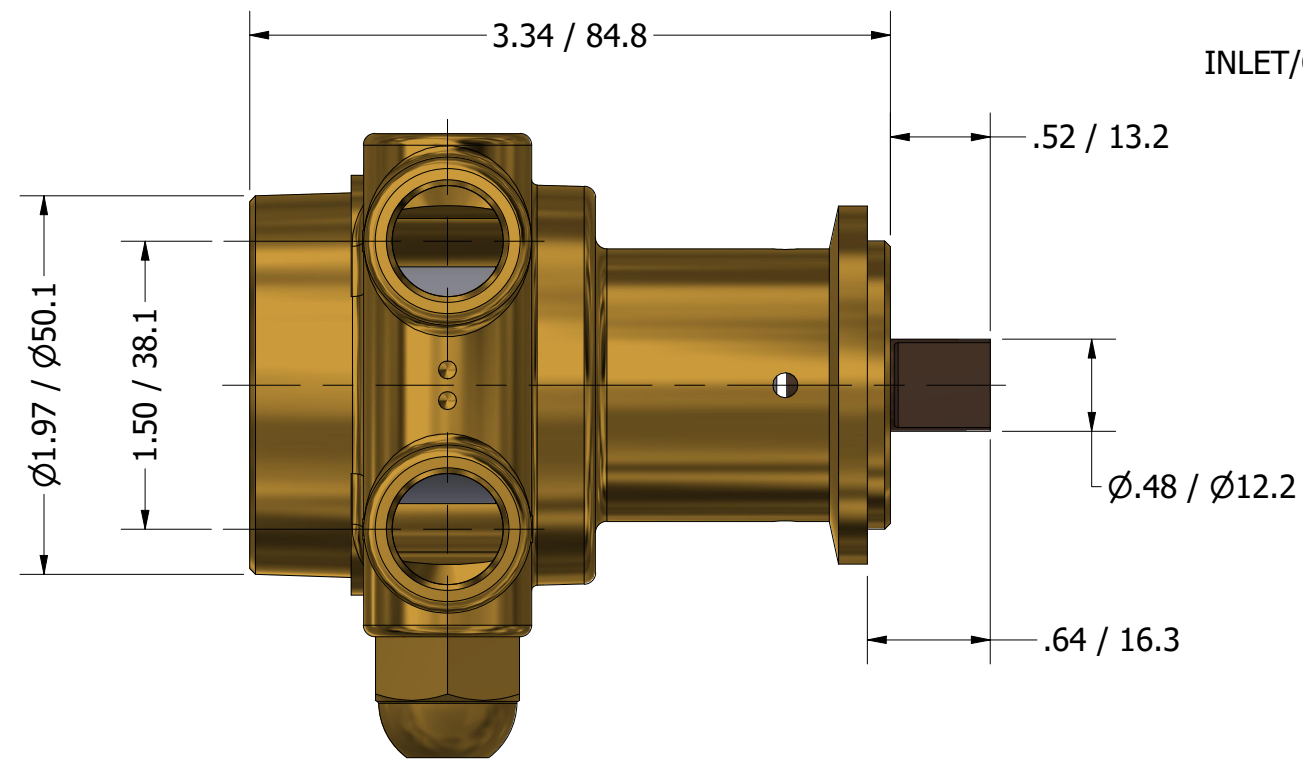

**SERIES 2
ROTARY VANE PUMP
CLAMP-ON STYLE
"B" MOUNTING
G3/8 (BSPP) PORTS
WITH RELIEF VALVE**

G3/8 (BSPP)
INLET/OUTLET PORTS

PROCON[®]

custom | fluid | solutions[®]

a division of **Standex**

W1044