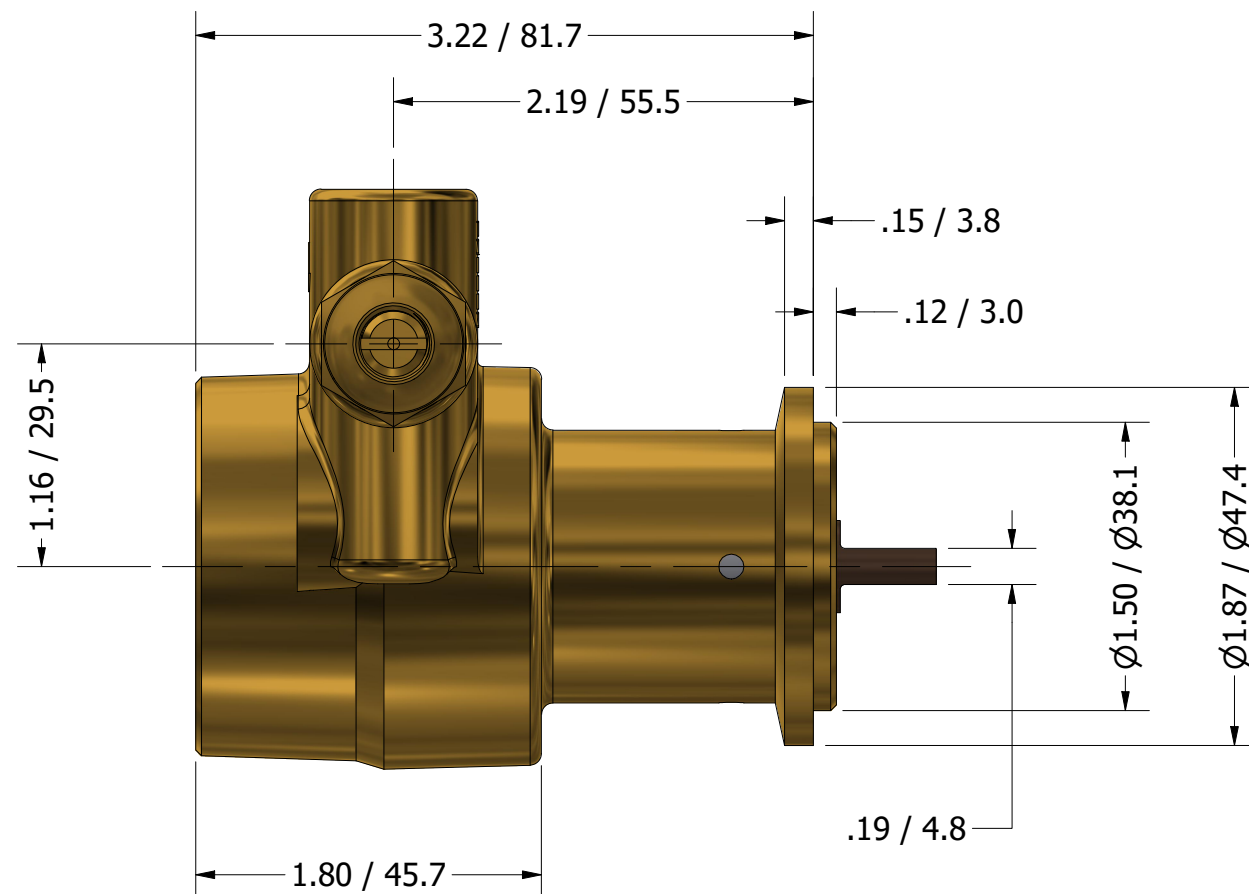

**SERIES 2
ROTARY VANE PUMP
CLAMP-ON STYLE
"B" MOUNTING
G3/8 (BSPP) PORTS
WITH RELIEF VALVE**

G3/8 (BSPP)
INLET/OUTLET PORTS

PROCON[®]

custom | fluid | solutions[®]

a division of **Standex**

W1044