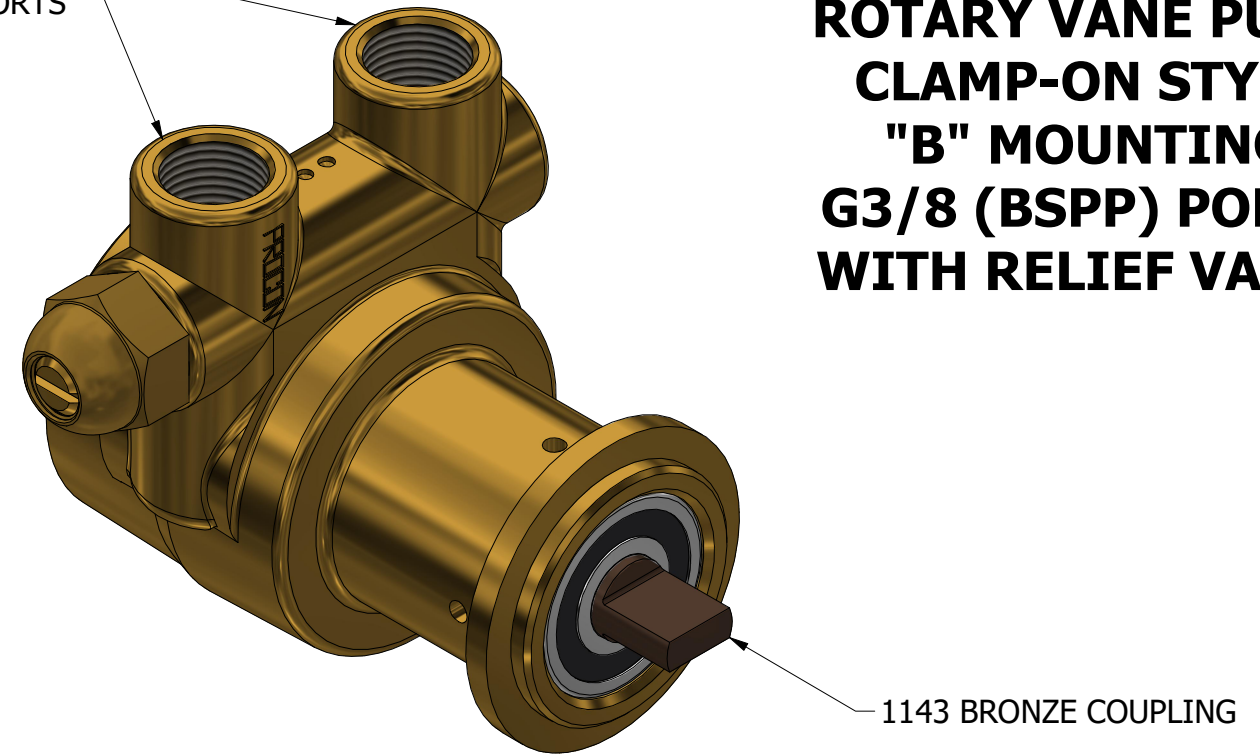

**SERIES 2
ROTARY VANE PUMP
CLAMP-ON STYLE
"B" MOUNTING
G3/8 (BSPP) PORTS
WITH RELIEF VALVE**

G3/8 (BSPP)
INLET/OUTLET PORTS

PROCON[®]

custom | fluid | solutions[®]

a division of **Standex**

W1044