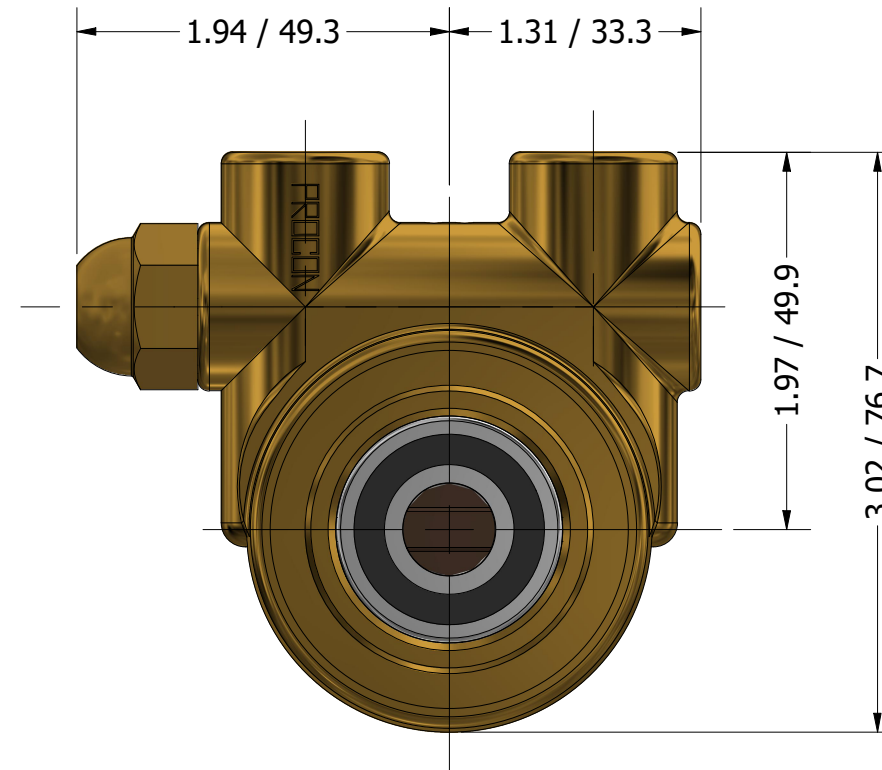

**SERIES 2
ROTARY VANE PUMP
CLAMP-ON STYLE
"B" MOUNTING
G3/8 (BSPP) PORTS
WITH RELIEF VALVE**

G3/8 (BSPP)
INLET/OUTLET PORTS

PROCON[®]

custom | fluid | solutions[®]

a division of **Standex**

W1044