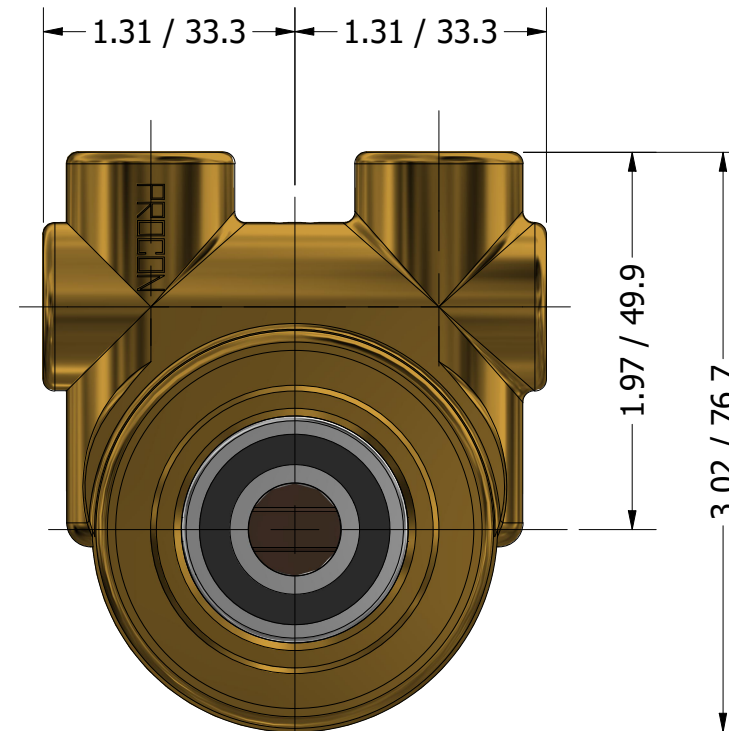

**SERIES 2
 ROTARY VANE PUMP
 CLAMP-ON STYLE
 "B" MOUNTING
 G3/8 (BSPP) PORTS**

G3/8 (BSPP)
 INLET/OUTLET PORTS

1143 BRONZE COUPLING

PROCON[®]

custom | fluid | solutions[®]

a division of **Standex**

W1038