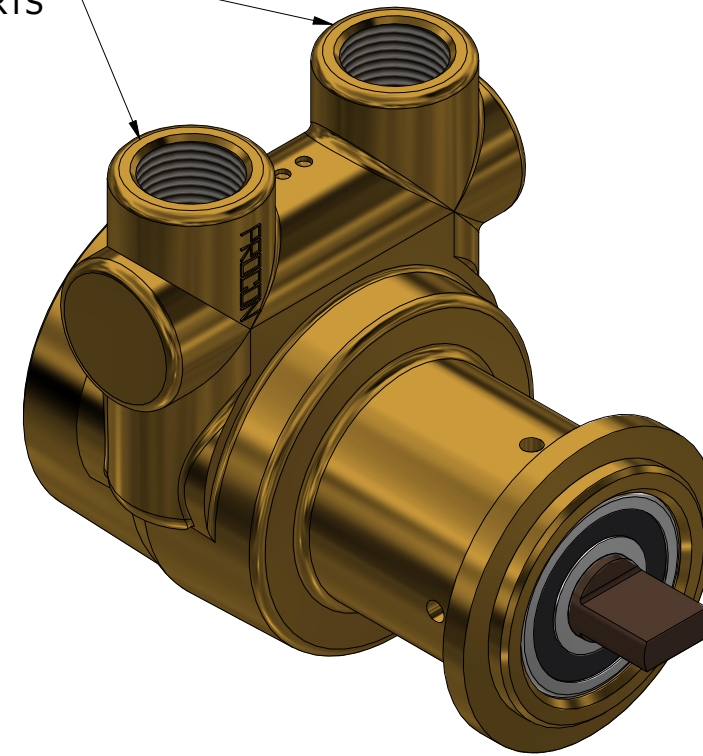

**SERIES 2
 ROTARY VANE PUMP
 CLAMP-ON STYLE
 "B" MOUNTING
 G3/8 (BSPP) PORTS**

G3/8 (BSPP)
 INLET/OUTLET PORTS

1143 BRONZE COUPLING

PROCON[®]

custom | fluid | solutions[®]

a division of **Standex**

W1038