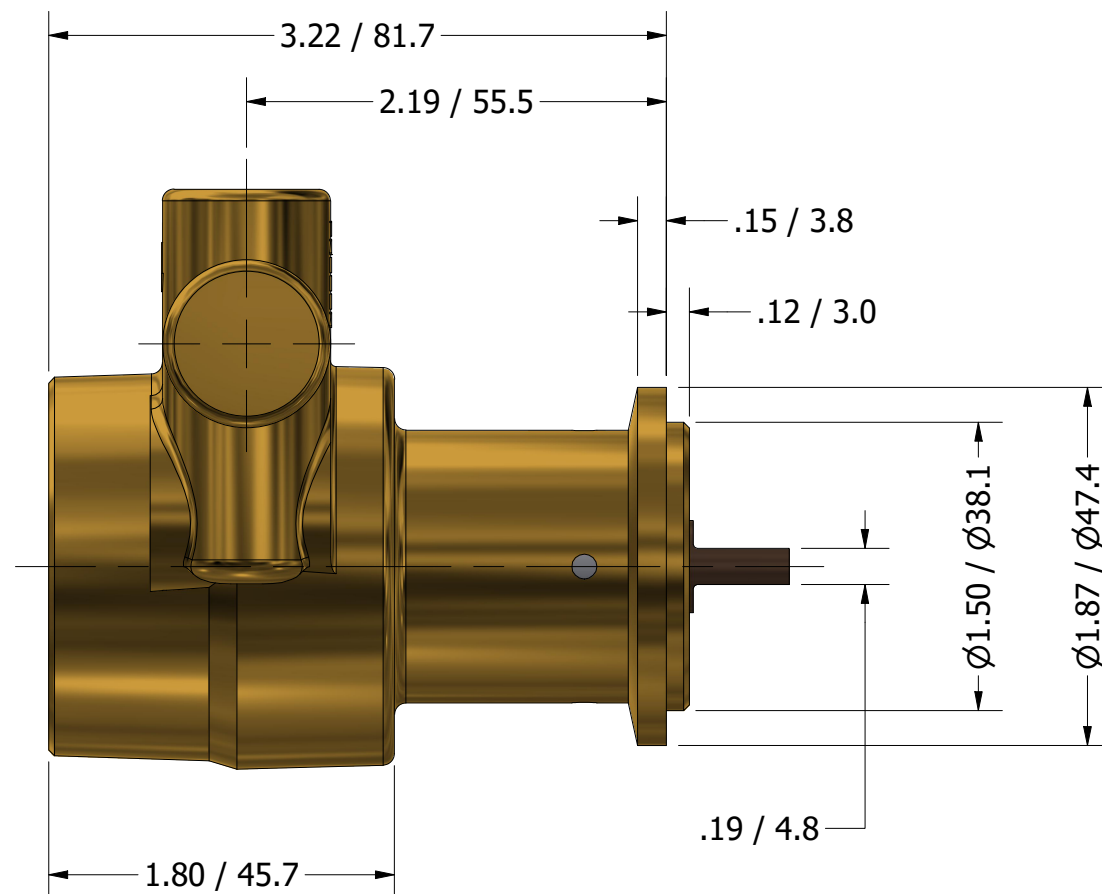

**SERIES 2
 ROTARY VANE PUMP
 CLAMP-ON STYLE
 "B" MOUNTING
 G3/8 (BSPP) PORTS**

G3/8 (BSPP)
 INLET/OUTLET PORTS

1143 BRONZE COUPLING

PROCON[®]

custom | fluid | solutions[®]

a division of **Standex**

W1038