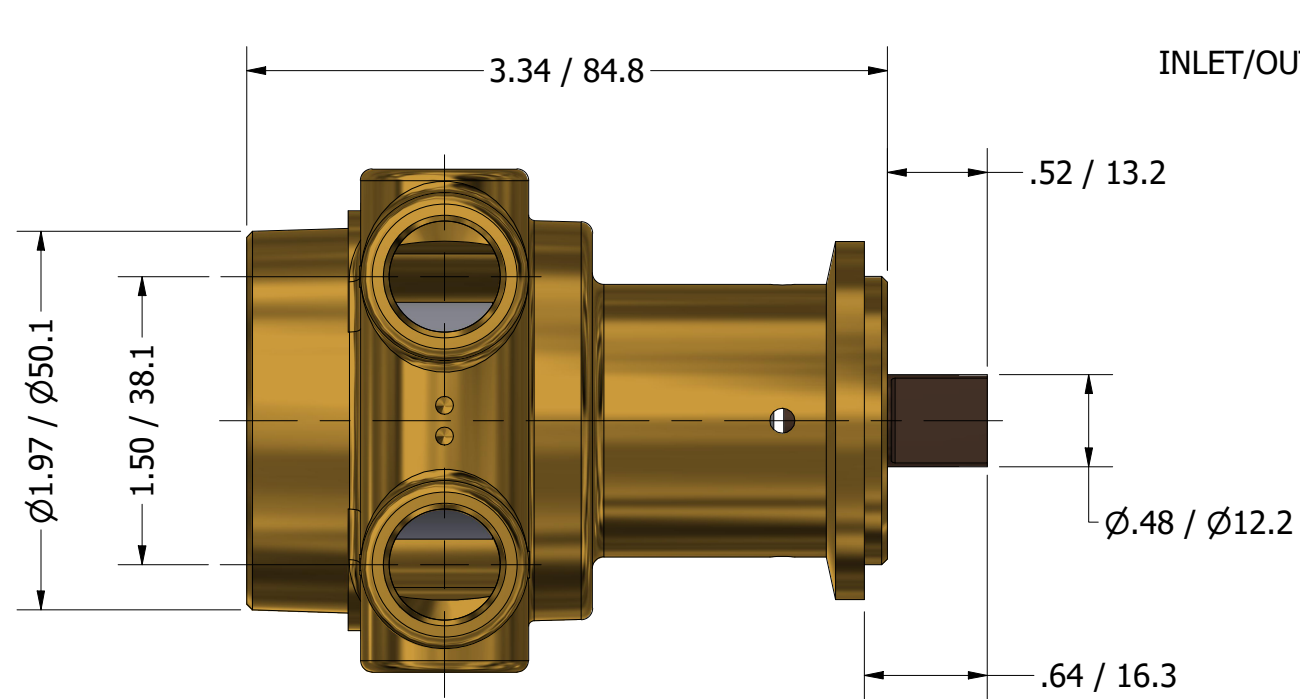

**SERIES 2
 ROTARY VANE PUMP
 CLAMP-ON STYLE
 "B" MOUNTING
 G3/8 (BSPP) PORTS**

G3/8 (BSPP)
 INLET/OUTLET PORTS

1143 BRONZE COUPLING

PROCON[®]

custom | fluid | solutions[®]

a division of **Standex**

W1038