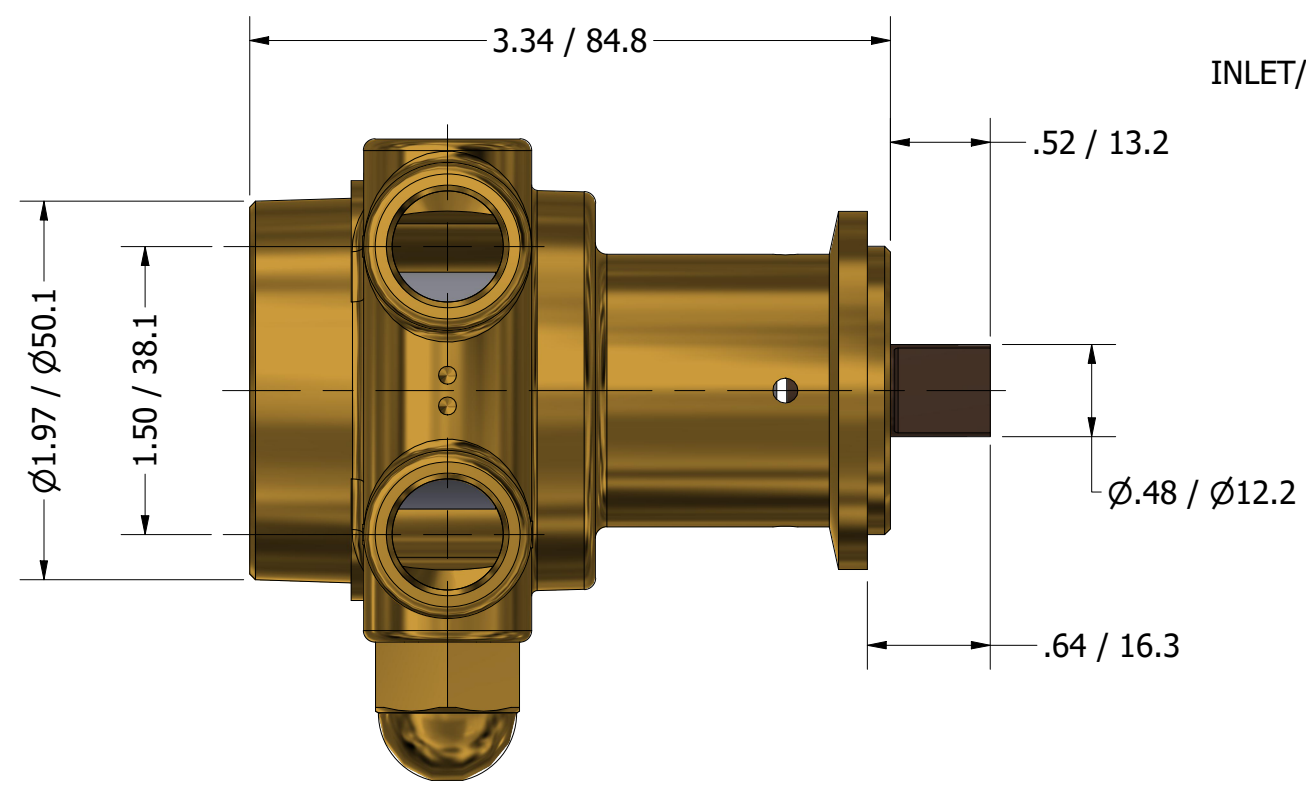

**SERIES 2
ROTARY VANE PUMP
CLAMP-ON STYLE
"B" MOUNTING
G3/8 (BSPP) PORTS
WITH RELIEF VALVE**

G3/8 (BSPP)
INLET/OUTLET PORTS

1143 BRONZE COUPLING

PROCON[®]

custom | fluid | solutions[®]

a division of **Standex**

W1043