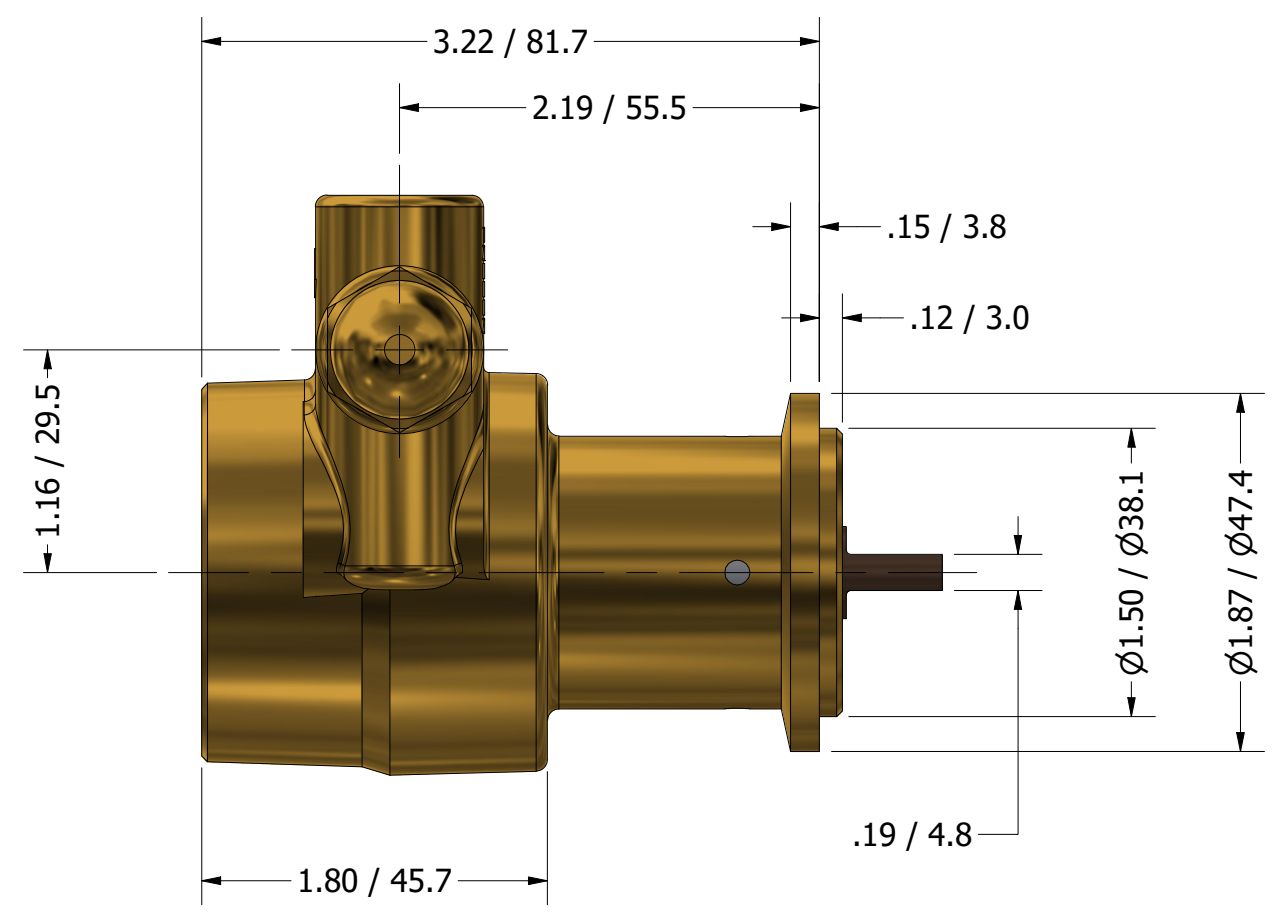

**SERIES 2
ROTARY VANE PUMP
CLAMP-ON STYLE
"B" MOUNTING
G3/8 (BSPP) PORTS
WITH RELIEF VALVE**

G3/8 (BSPP)
INLET/OUTLET PORTS

1143 BRONZE COUPLING

PROCON[®]

custom | fluid | solutions[®]

a division of **Standex**

W1043