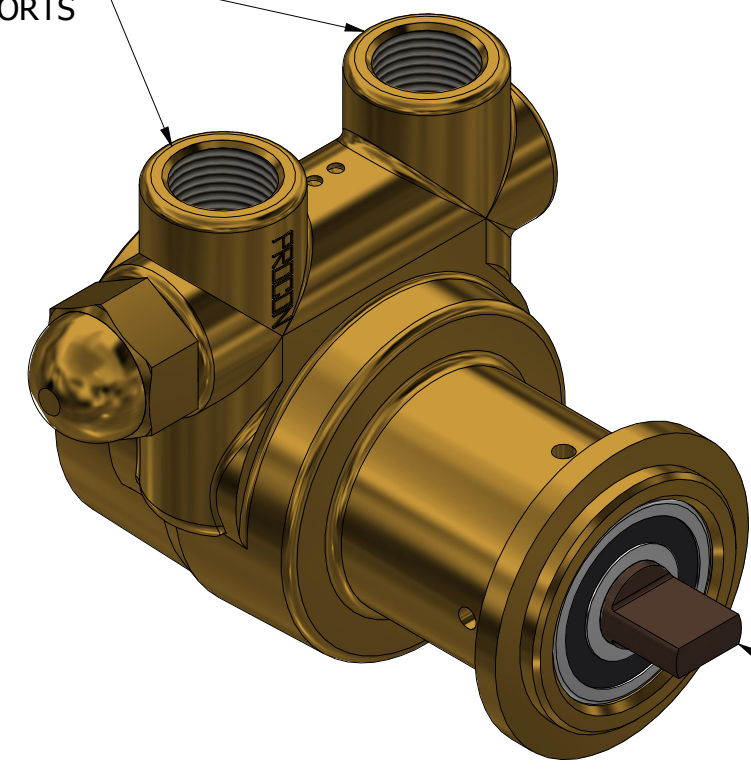

**SERIES 2
ROTARY VANE PUMP
CLAMP-ON STYLE
"B" MOUNTING
G3/8 (BSPP) PORTS
WITH RELIEF VALVE**

G3/8 (BSPP)
INLET/OUTLET PORTS

1143 BRONZE COUPLING

PROCON[®]

custom | fluid | solutions[®]

a division of **Standex**

W1043