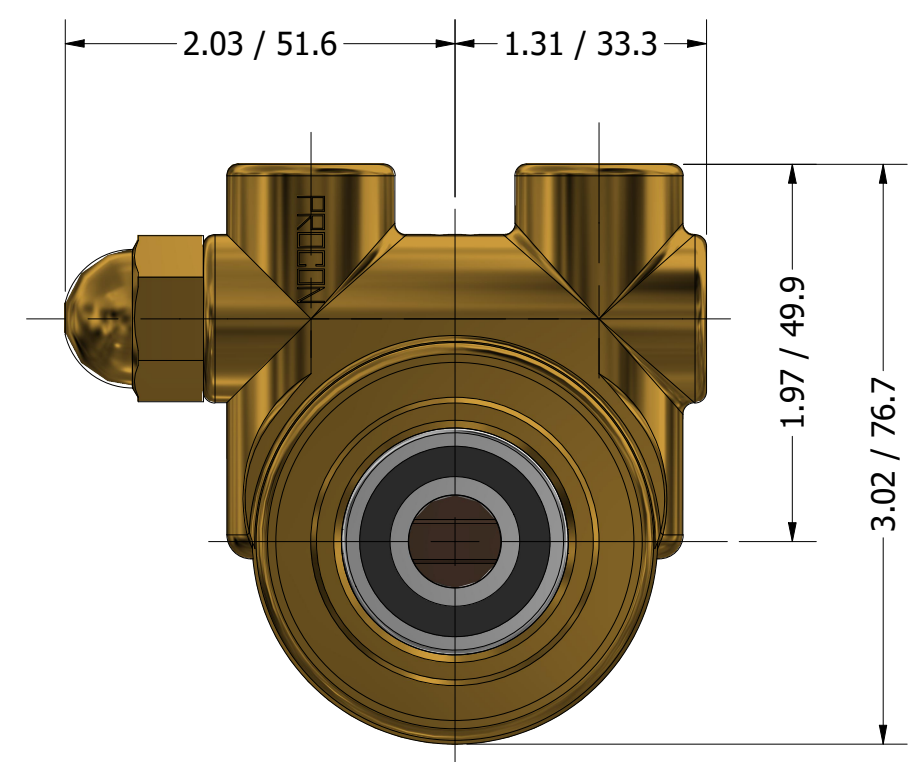

**SERIES 2
ROTARY VANE PUMP
CLAMP-ON STYLE
"B" MOUNTING
G3/8 (BSPP) PORTS
WITH RELIEF VALVE**

G3/8 (BSPP)
INLET/OUTLET PORTS

1143 BRONZE COUPLING

PROCON[®]

custom | fluid | solutions[®]

a division of **Standex**

W1043