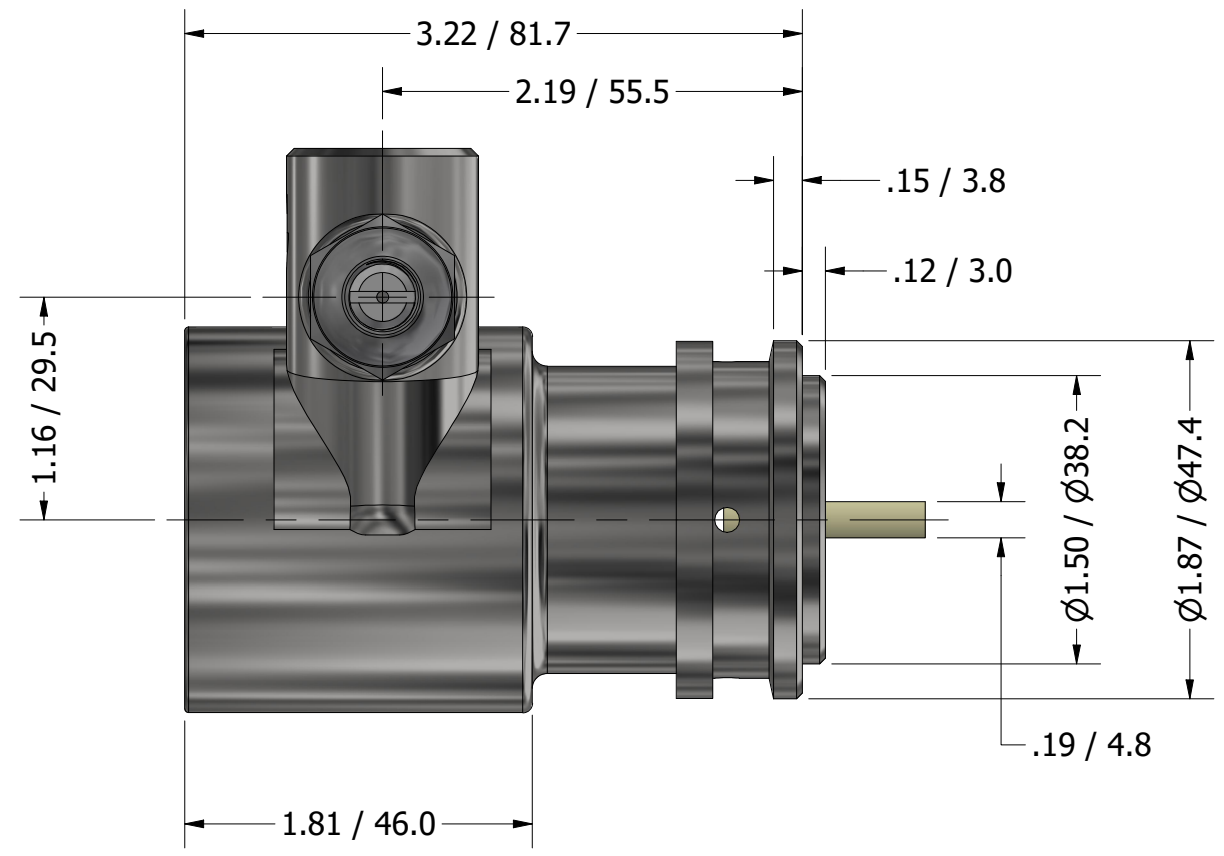

**SERIES 3
 ROTARY VANE PUMP
 CLAMP-ON STYLE
 "C" MOUNTING
 3/8" NPT PORTS
 WITH RELIEF VALVE**

3/8" NPT
 INLET/OUTLET PORTS

1143-2 PLASTIC COUPLING

PROCON[®]

custom | fluid | solutions[®]

a division of **Standex**

W1112