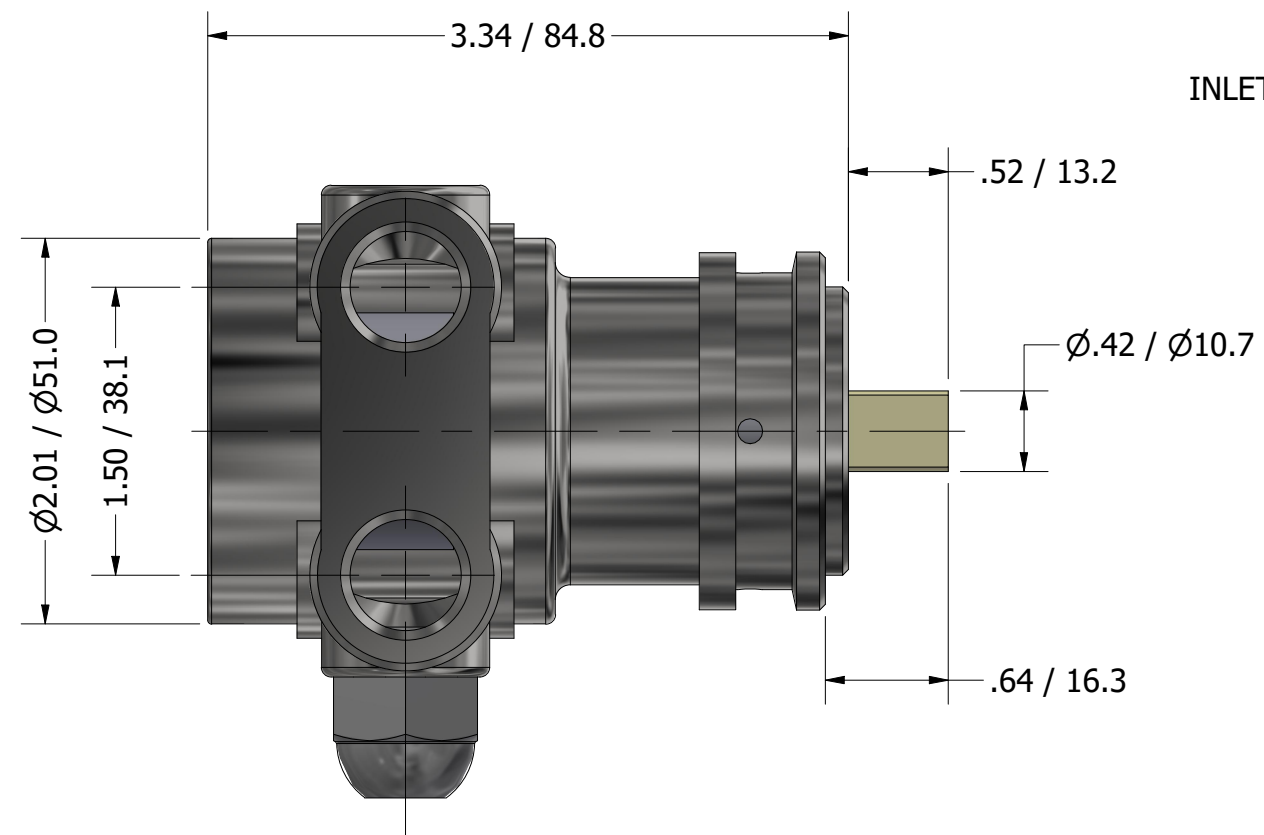

**SERIES 3
 ROTARY VANE PUMP
 CLAMP-ON STYLE
 "C" MOUNTING
 3/8" NPT PORTS
 WITH RELIEF VALVE**

3/8" NPT
 INLET/OUTLET PORTS

1143-2 PLASTIC COUPLING

PROCON[®]

custom | fluid | solutions[®]

a division of **Standex**

W1112