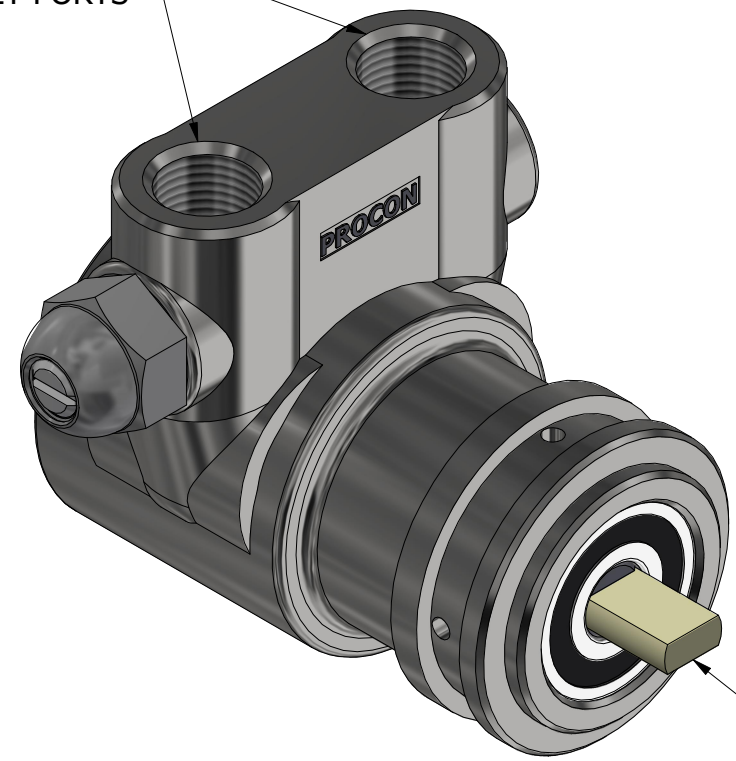

**SERIES 3
 ROTARY VANE PUMP
 CLAMP-ON STYLE
 "C" MOUNTING
 3/8" NPT PORTS
 WITH RELIEF VALVE**

3/8" NPT
 INLET/OUTLET PORTS

1143-2 PLASTIC COUPLING

PROCON[®]

custom | fluid | solutions[®]

a division of **Standex**

W1112