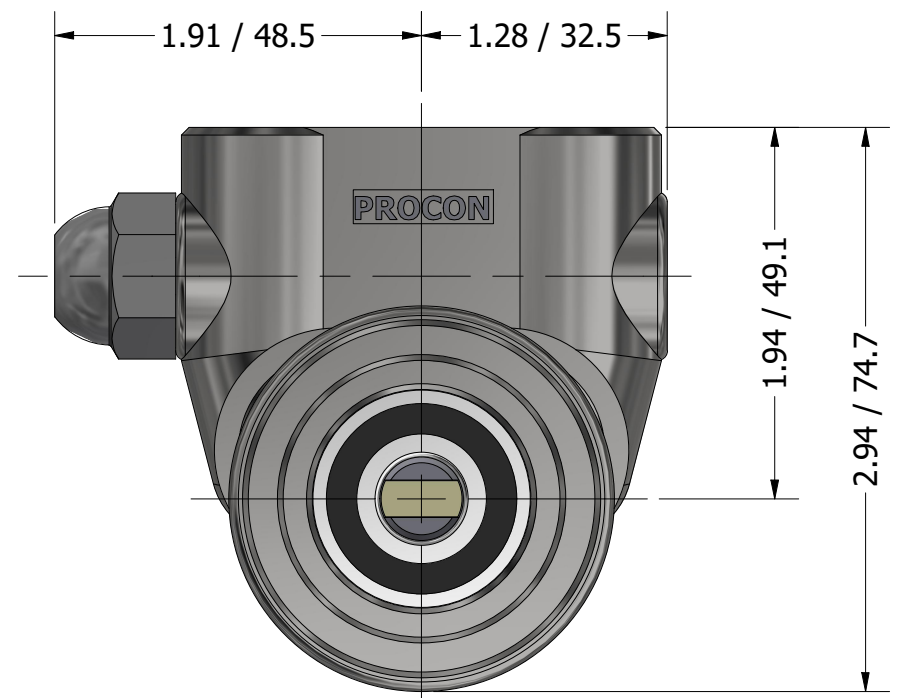

**SERIES 3
 ROTARY VANE PUMP
 CLAMP-ON STYLE
 "C" MOUNTING
 3/8" NPT PORTS
 WITH RELIEF VALVE**

3/8" NPT
 INLET/OUTLET PORTS

1143-2 PLASTIC COUPLING

PROCON[®]

custom | fluid | solutions[®]

a division of **Standex**

W1112