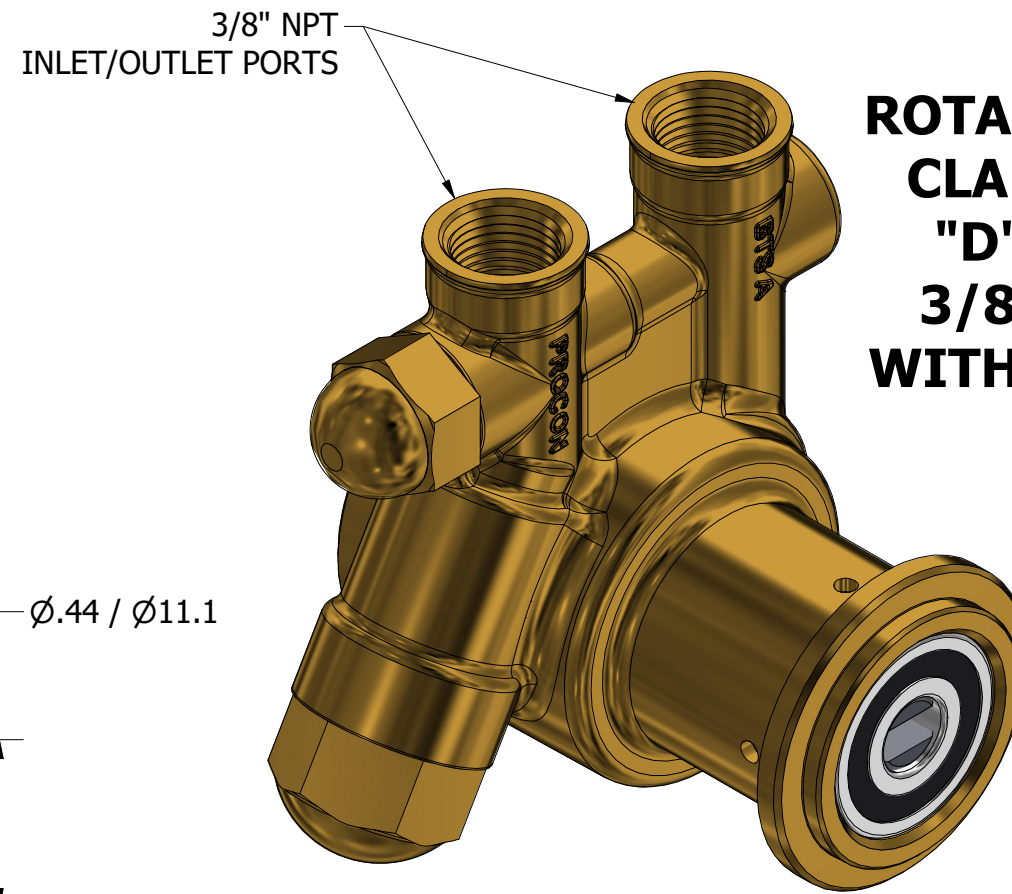

DETAIL A

**SERIES 1
ROTARY VANE PUMP
CLAMP-ON STYLE
"D" MOUNTING
3/8" NPT PORTS
WITH RELIEF VALVE**

PROCON[®]

custom | fluid | solutions[®]

a division of **Standex**

W1013