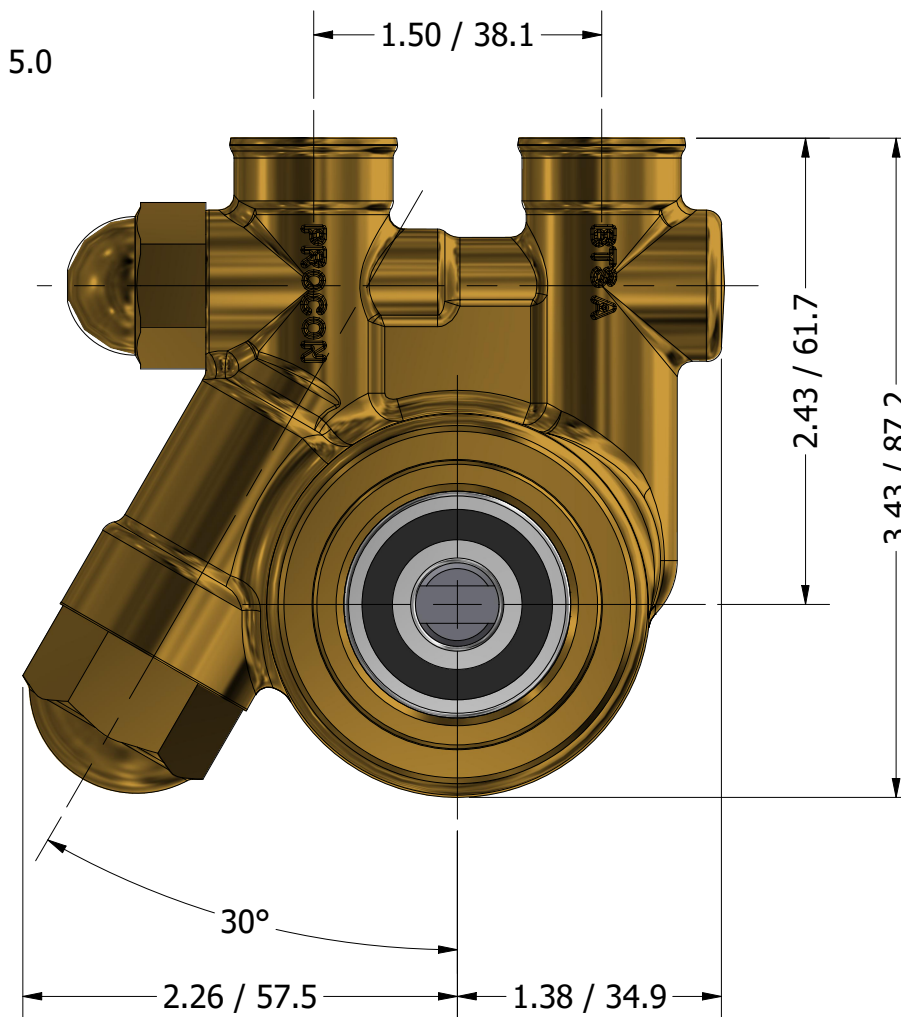

DETAIL A

**SERIES 1
ROTARY VANE PUMP
CLAMP-ON STYLE
"D" MOUNTING
3/8" NPT PORTS
WITH RELIEF VALVE**

PROCON[®]

custom | fluid | solutions[®]

a division of **Standex**

W1013