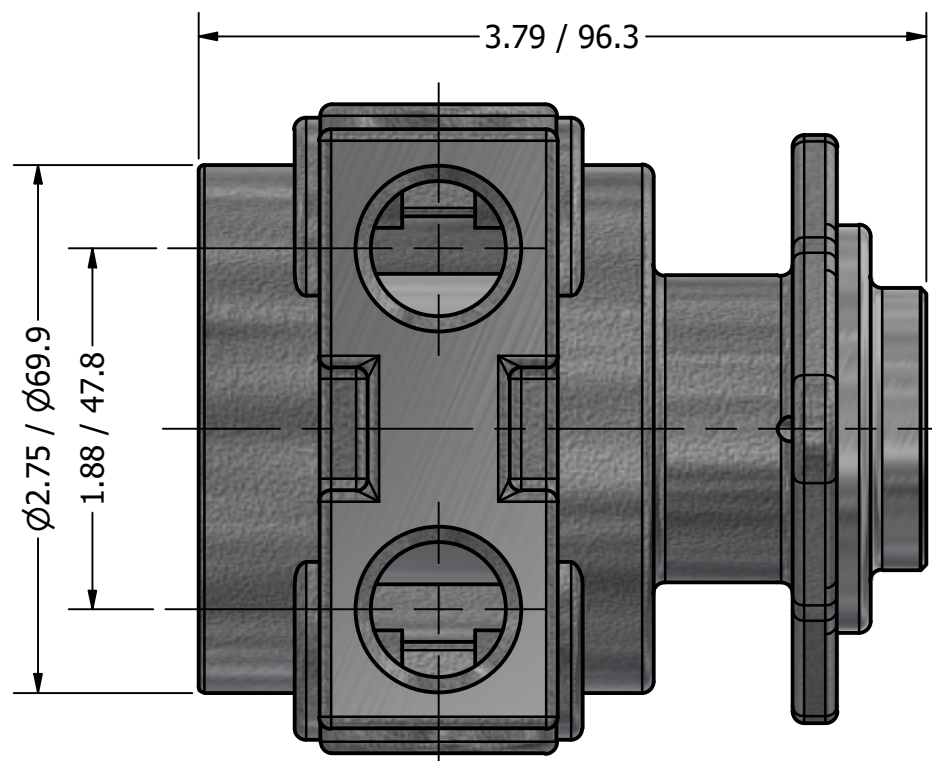

**SERIES 5
ROTARY VANE PUMP
BOLT-ON STYLE
"M" MOUNTING
1/2" NPT PORTS**

1/2" NPT
INLET/OUTLET PORTS

DETAIL A