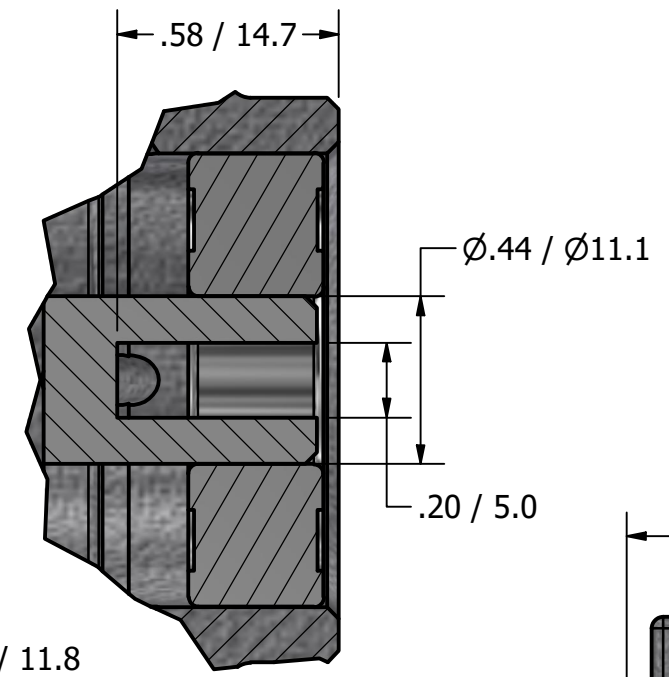

**SERIES 5
ROTARY VANE PUMP
BOLT-ON STYLE
"M" MOUNTING
1/2" NPT PORTS**

1/2" NPT
INLET/OUTLET PORTS

DETAIL A