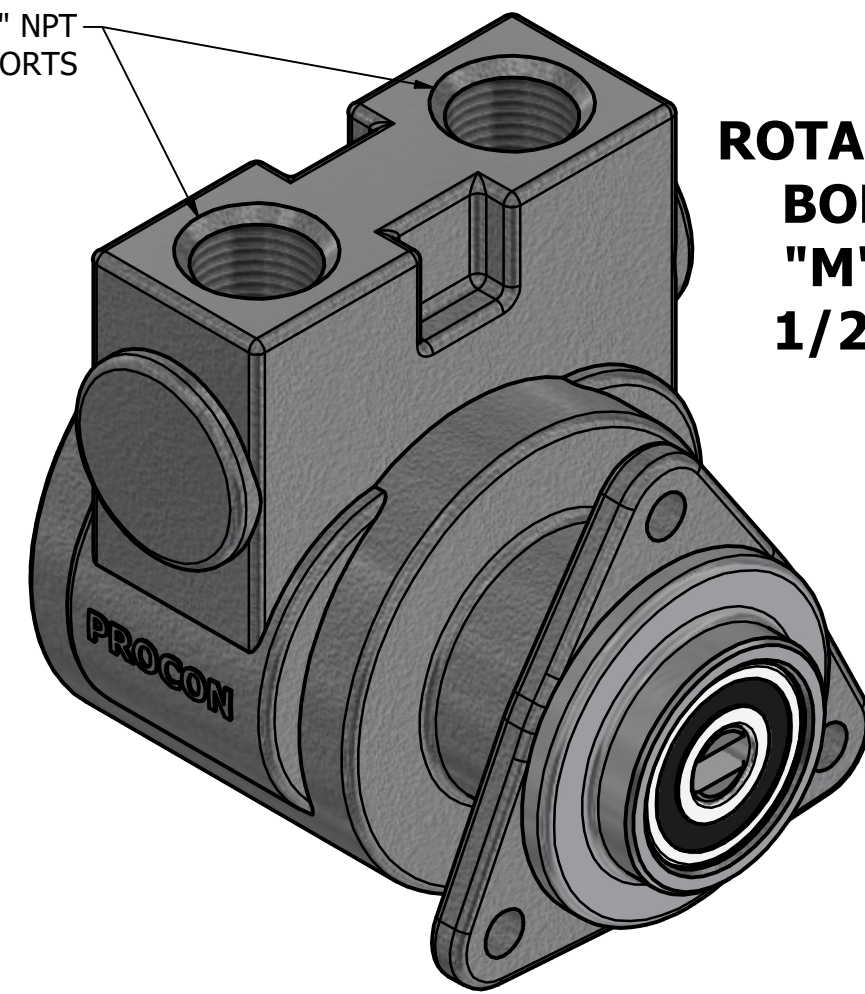

**SERIES 5
ROTARY VANE PUMP
BOLT-ON STYLE
"M" MOUNTING
1/2" NPT PORTS**

1/2" NPT
INLET/OUTLET PORTS

DETAIL A