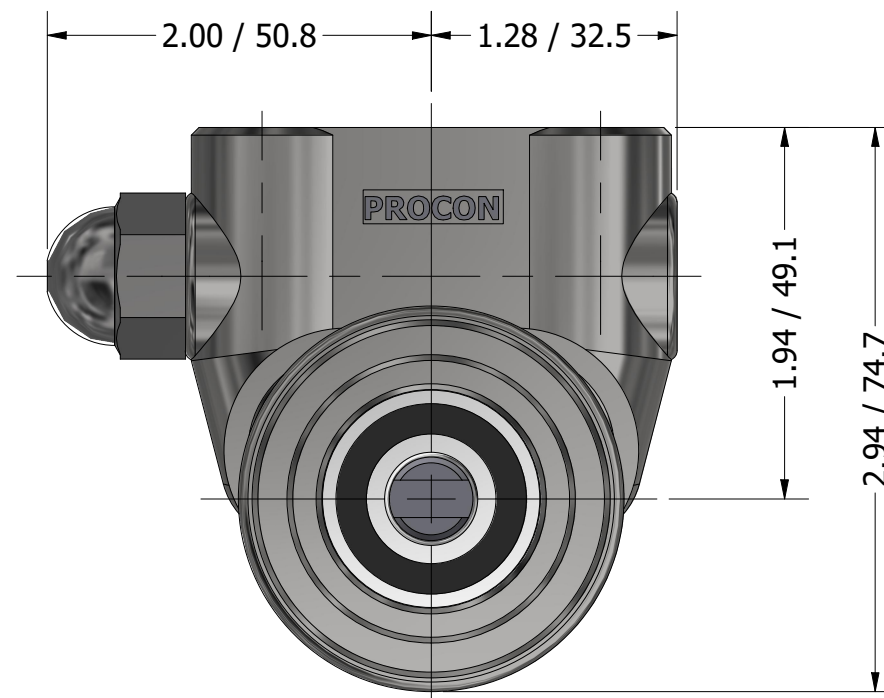

**SERIES 3  
ROTARY VANE PUMP  
CLAMP-ON STYLE  
"D" MOUNTING  
3/8" NPT PORTS  
WITH RELIEF VALVE**

**DETAIL A**

**PROCON**<sup>®</sup>

custom | fluid | solutions<sup>®</sup>

a division of **Standex**

W1114