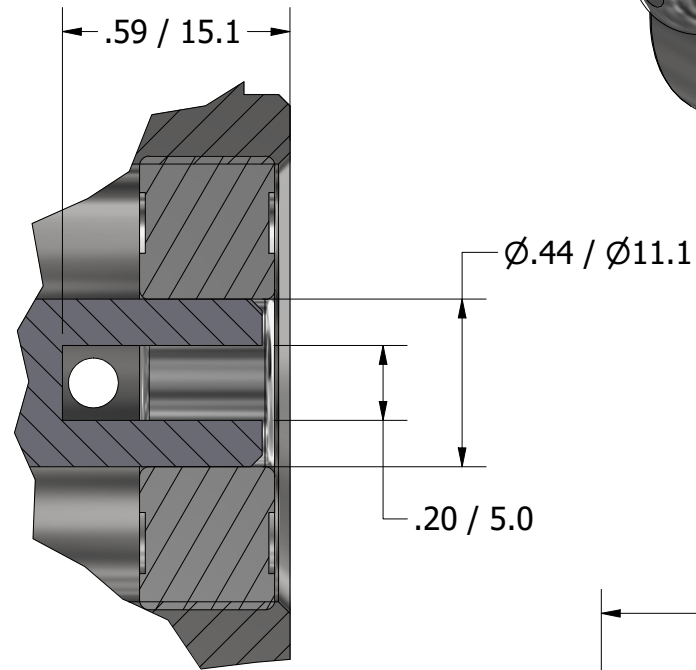

**SERIES 3  
ROTARY VANE PUMP  
CLAMP-ON STYLE  
"D" MOUNTING  
3/8" NPT PORTS  
WITH RELIEF VALVE**

**DETAIL A**

**PROCON**<sup>®</sup>

custom | fluid | solutions<sup>®</sup>

a division of **Standex**

W1114