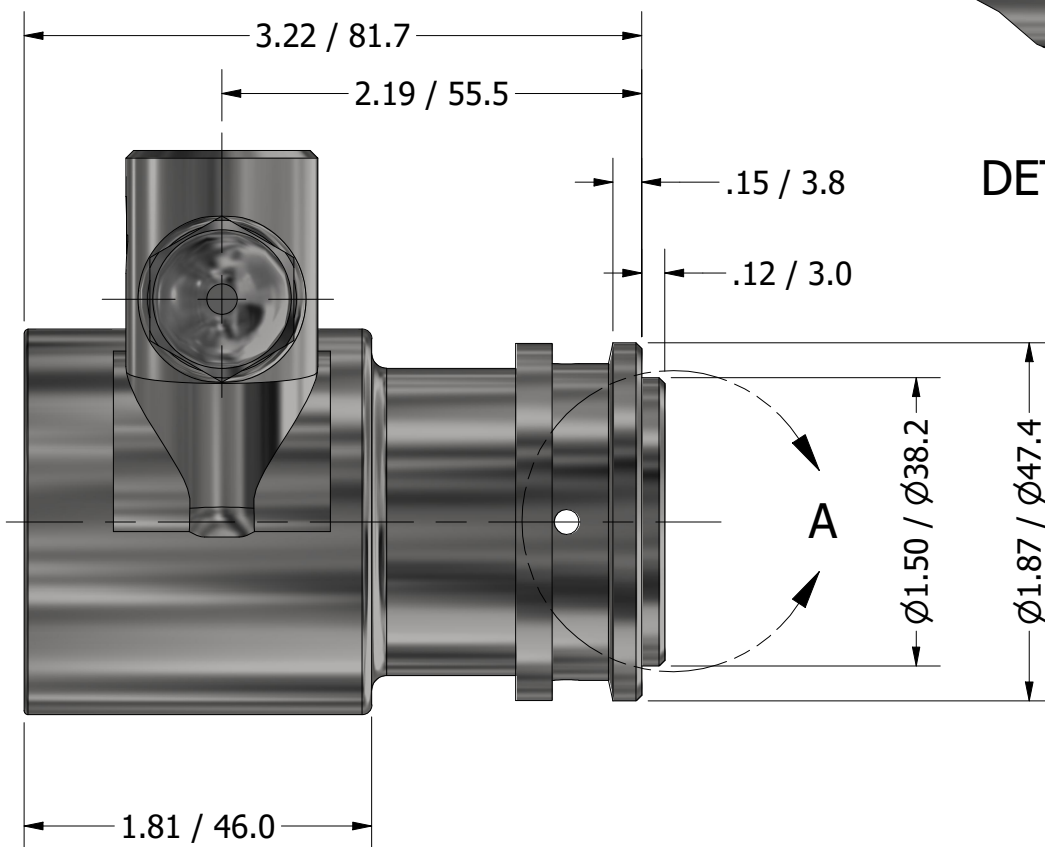

**SERIES 3  
ROTARY VANE PUMP  
CLAMP-ON STYLE  
"D" MOUNTING  
3/8" NPT PORTS  
WITH RELIEF VALVE**

**DETAIL A**

**PROCON**<sup>®</sup>

custom | fluid | solutions<sup>®</sup>

a division of **Standex**

W1114