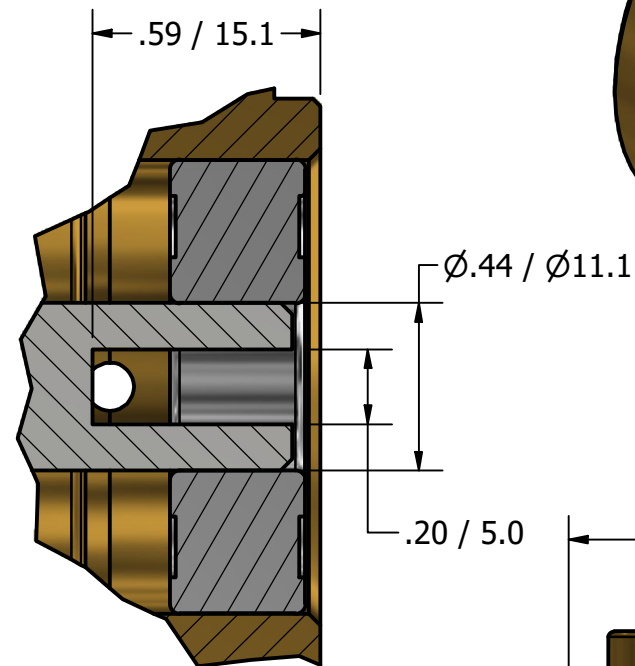

**SERIES 4  
 ROTARY VANE PUMP  
 CLAMP-ON STYLE  
 "D" MOUNTING  
 1/2" NPT PORTS**

DETAIL A