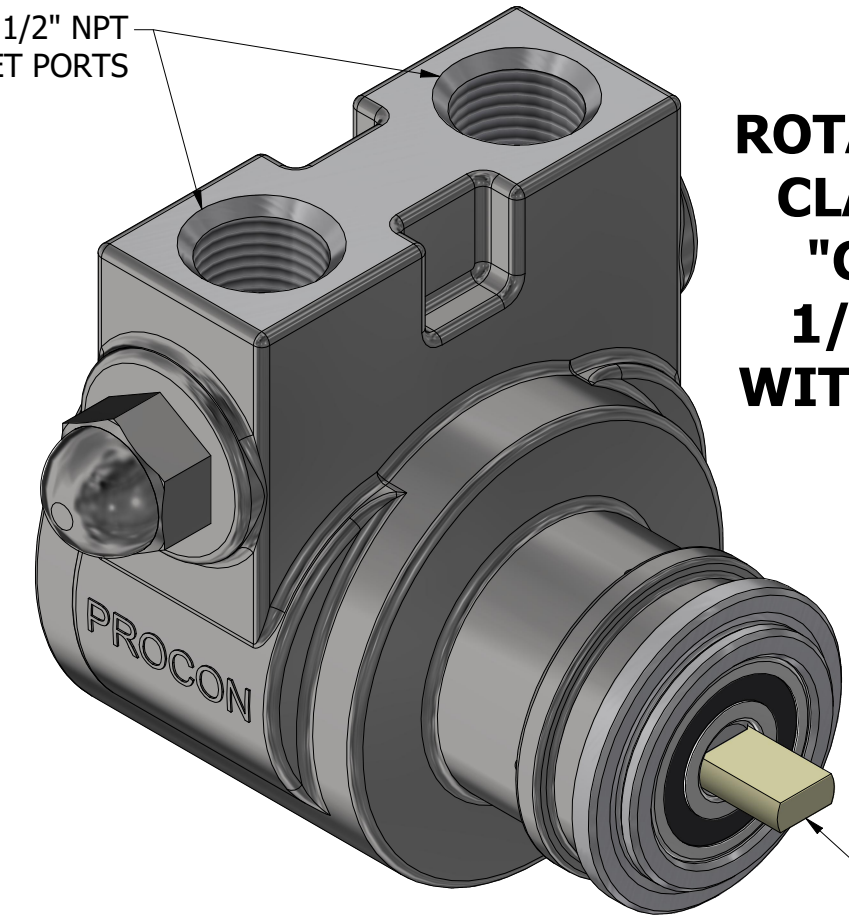

1/2" NPT  
INLET/OUTLET PORTS

**SERIES 5  
ROTARY VANE PUMP  
CLAMP-ON STYLE  
"C" MOUNTING  
1/2" NPT PORTS  
WITH RELIEF VALVE**

1143-2 PLASTIC COUPLING

**PROCON**<sup>®</sup>  
custom | fluid | solutions<sup>®</sup>  
a division of **Standex**

W1173