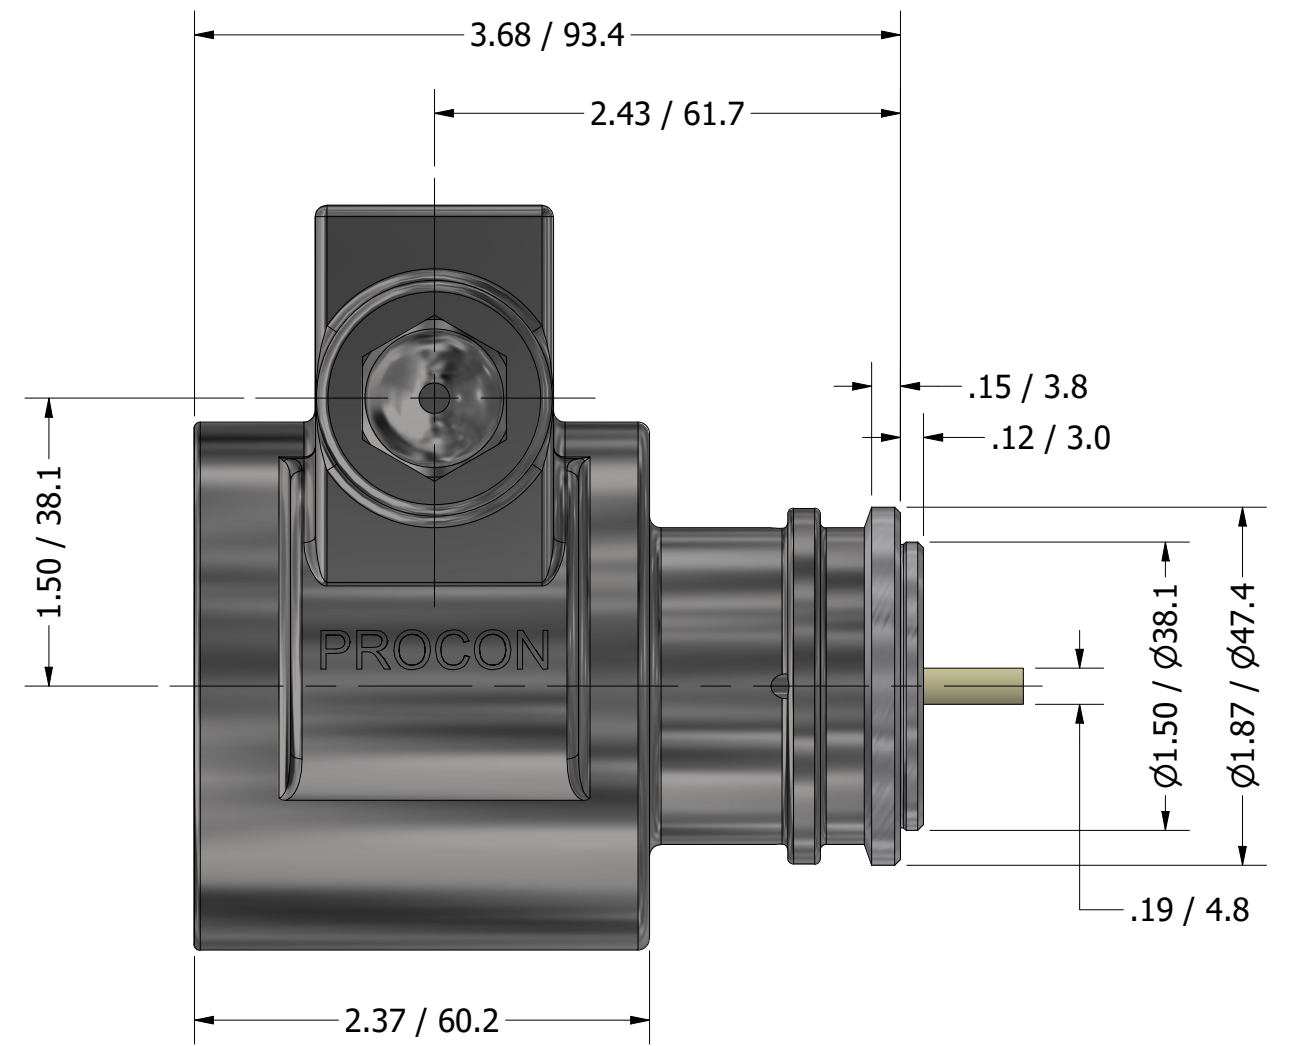

1/2" NPT  
INLET/OUTLET PORTS

**SERIES 5  
ROTARY VANE PUMP  
CLAMP-ON STYLE  
"C" MOUNTING  
1/2" NPT PORTS  
WITH RELIEF VALVE**

1143-2 PLASTIC COUPLING

**PROCON**<sup>®</sup>  
custom | fluid | solutions<sup>®</sup>  
a division of **Standex**

W1173