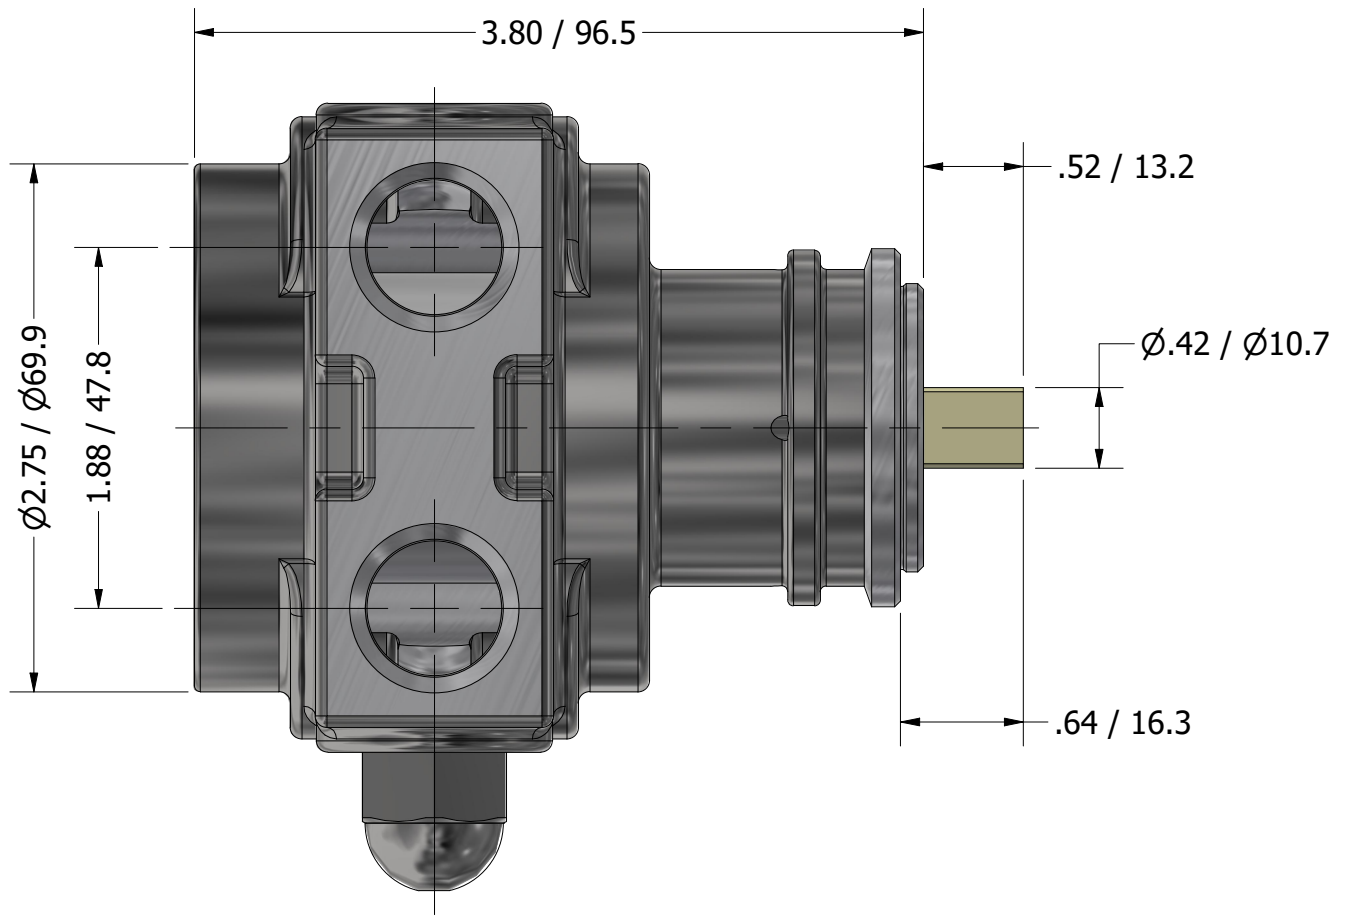

1/2" NPT  
INLET/OUTLET PORTS

**SERIES 5  
ROTARY VANE PUMP  
CLAMP-ON STYLE  
"C" MOUNTING  
1/2" NPT PORTS  
WITH RELIEF VALVE**

1143-2 PLASTIC COUPLING

**PROCON**<sup>®</sup>  
custom | fluid | solutions<sup>®</sup>  
a division of **Standex**

W1173