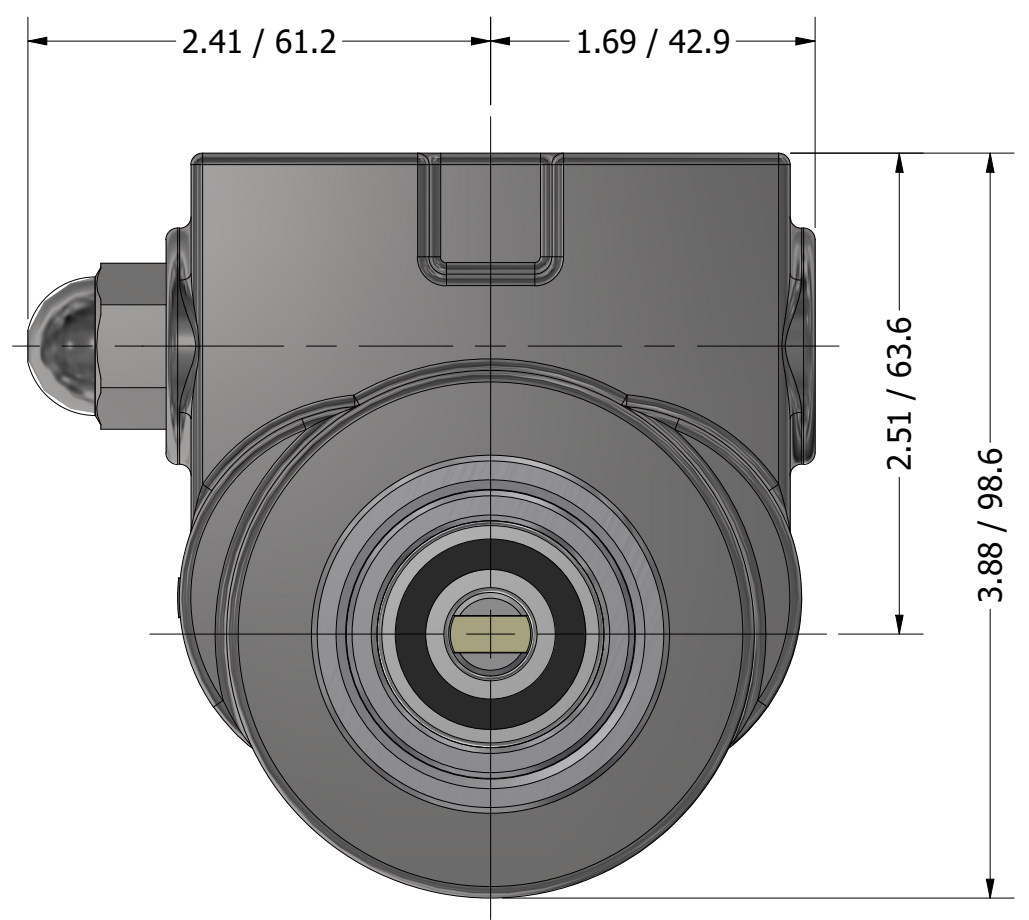

1/2" NPT  
INLET/OUTLET PORTS

**SERIES 5  
ROTARY VANE PUMP  
CLAMP-ON STYLE  
"C" MOUNTING  
1/2" NPT PORTS  
WITH RELIEF VALVE**

1143-2 PLASTIC COUPLING

**PROCON**<sup>®</sup>  
custom | fluid | solutions<sup>®</sup>  
a division of **Standex**

W1173