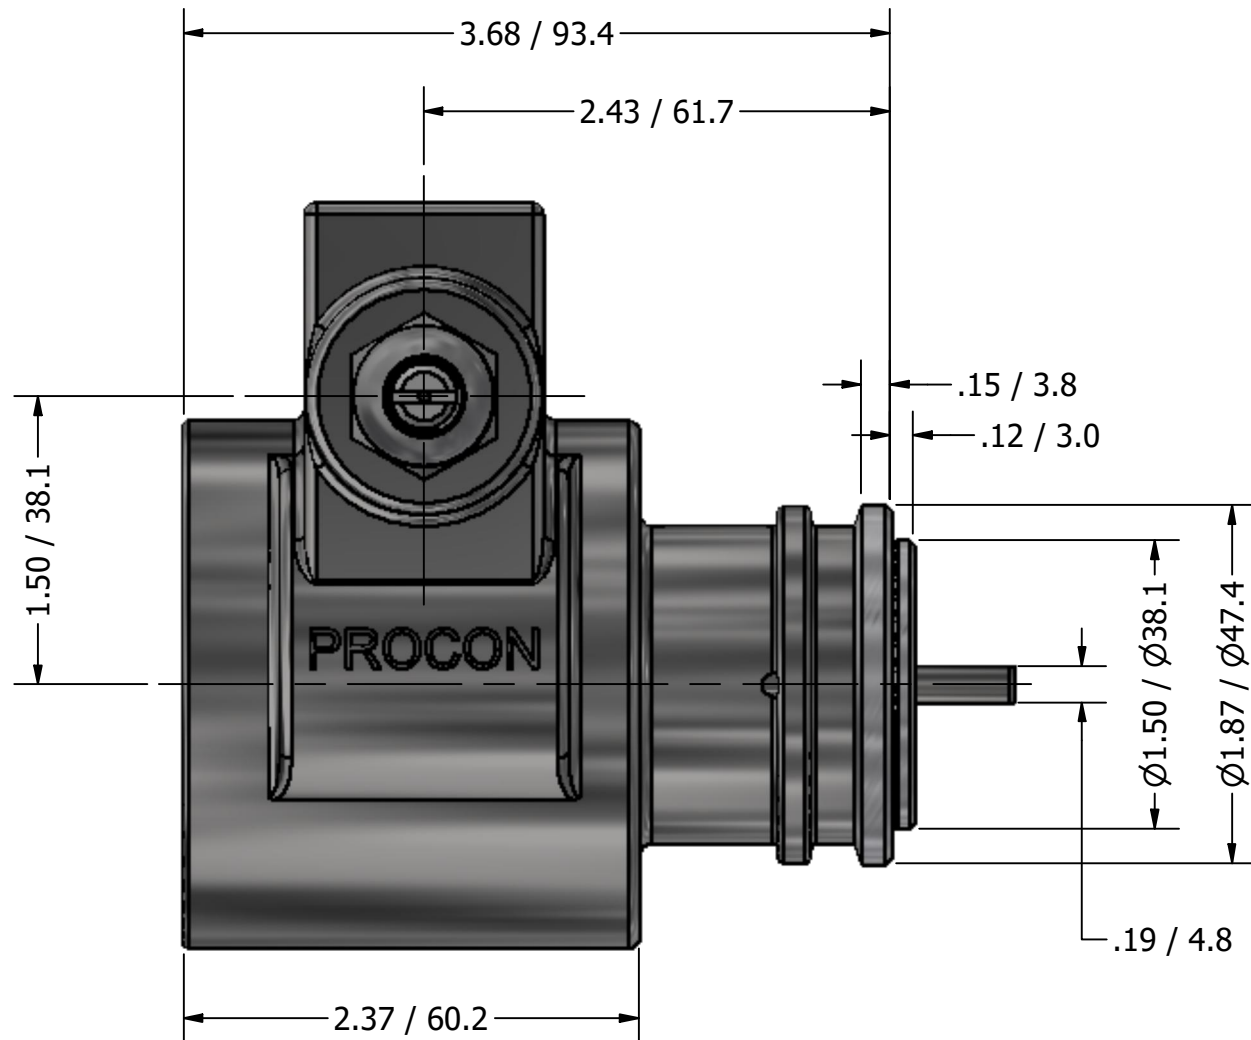

1/2" NPT
INLET/OUTLET PORTS

**SERIES 5
ROTARY VANE PUMP
CLAMP-ON STYLE
"A" MOUNTING
1/2" NPT PORTS
WITH RELIEF VALVE**

PROCON[®]
custom | fluid | solutions[®]