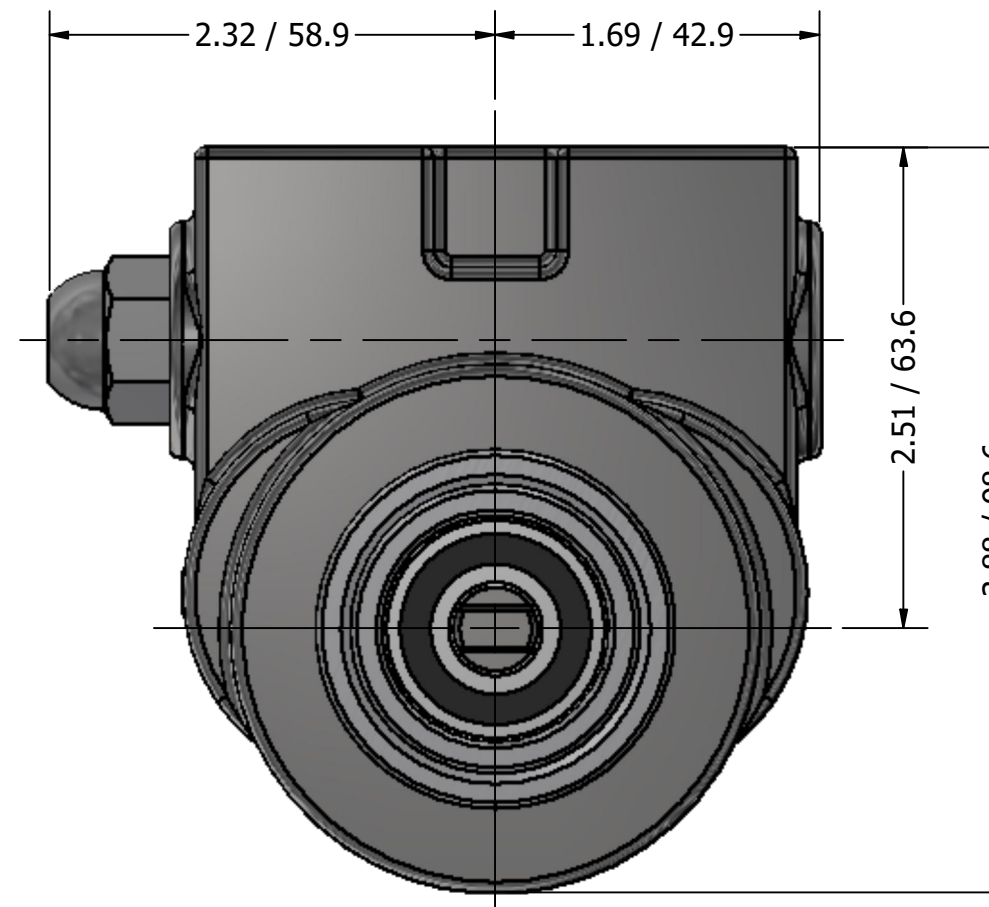

1/2" NPT
INLET/OUTLET PORTS

**SERIES 5
ROTARY VANE PUMP
CLAMP-ON STYLE
"A" MOUNTING
1/2" NPT PORTS
WITH RELIEF VALVE**

PROCON[®]
custom | fluid | solutions[®]