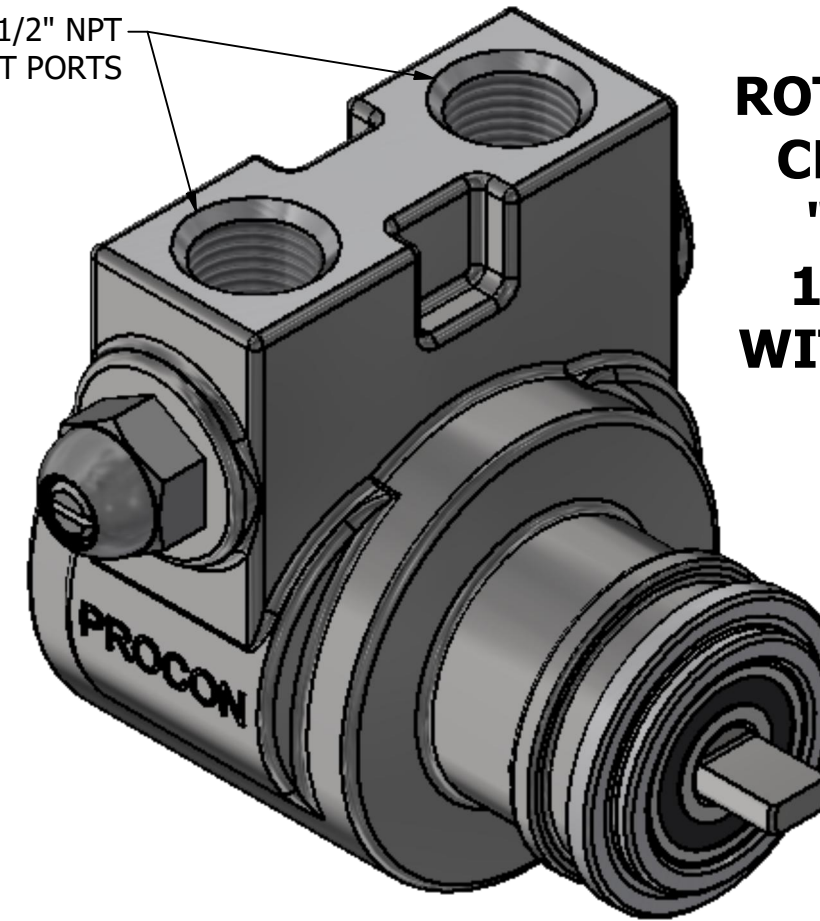

1/2" NPT
INLET/OUTLET PORTS

**SERIES 5
ROTARY VANE PUMP
CLAMP-ON STYLE
"A" MOUNTING
1/2" NPT PORTS
WITH RELIEF VALVE**

PROCON[®]
custom | fluid | solutions[®]