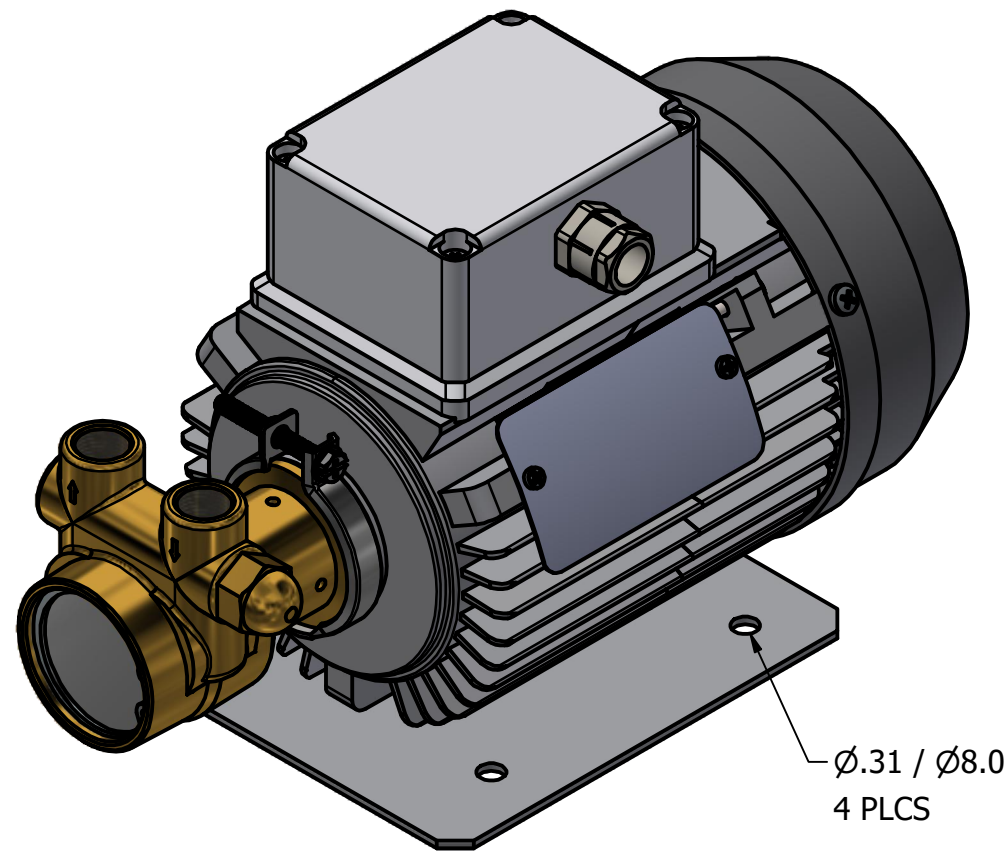

**SERIES 2
 ROTARY VANE PUMP
 CLAMP-ON STYLE
 ON 717 MOTOR
 3/8" NPT PORTS
 WITH RELIEF VALVE**

3/8" NPT
 INLET/OUTLET PORTS
 2 PLCS

1.50 / 38.1

RELIEF VALVE

717 MOTOR

Ø.31 / Ø8.0
 4 PLCS