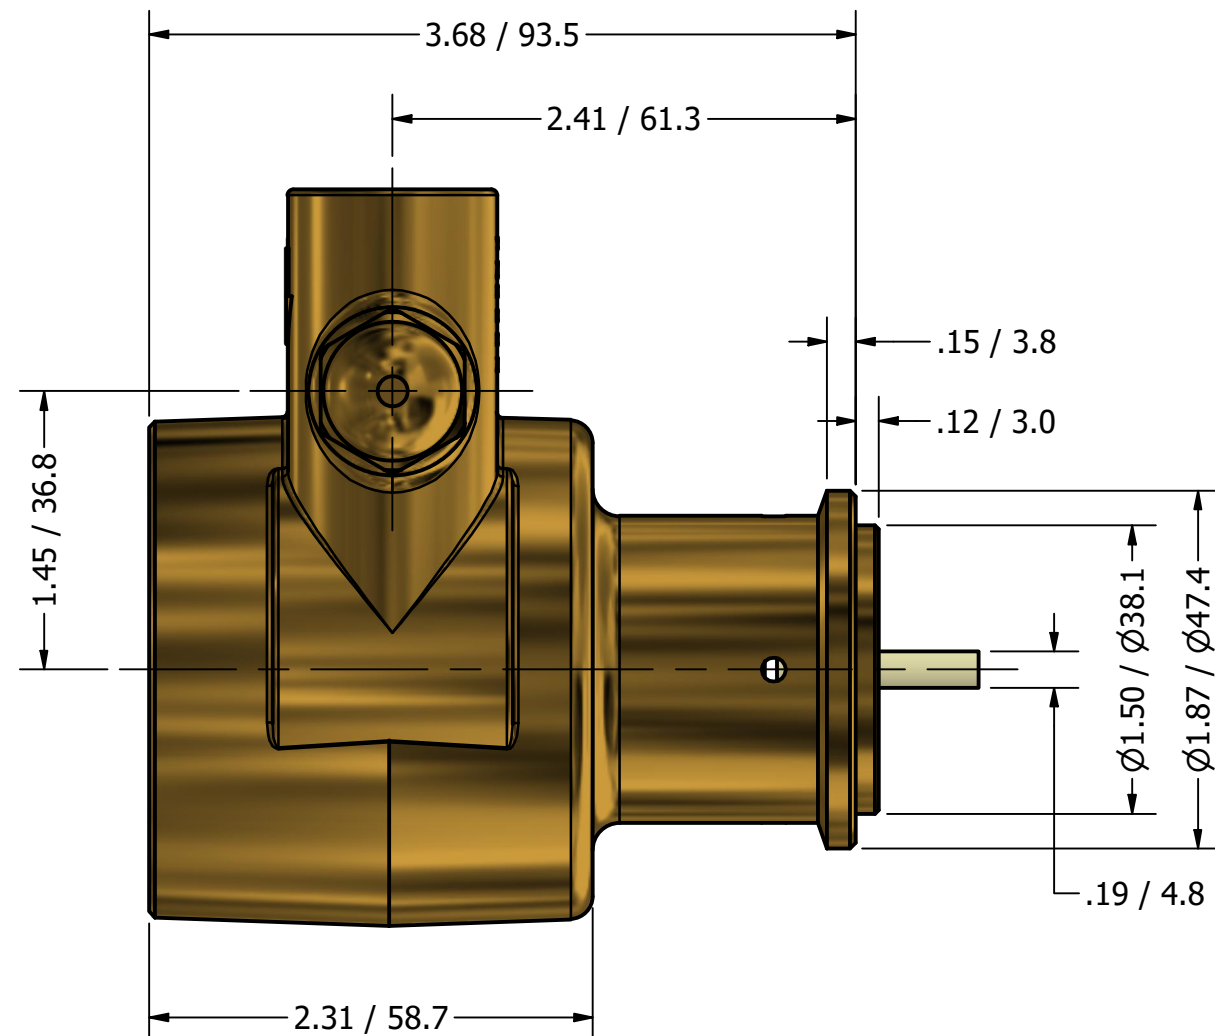

1/2" NPT  
INLET/OUTLET PORTS

**SERIES 4  
ROTARY VANE PUMP  
CLAMP-ON STYLE  
"C" MOUNTING  
1/2" NPT PORTS  
WITH RELIEF VALVE**

1143-2 PLASTIC COUPLING

**PROCON**<sup>®</sup>  
custom | fluid | solutions<sup>®</sup>