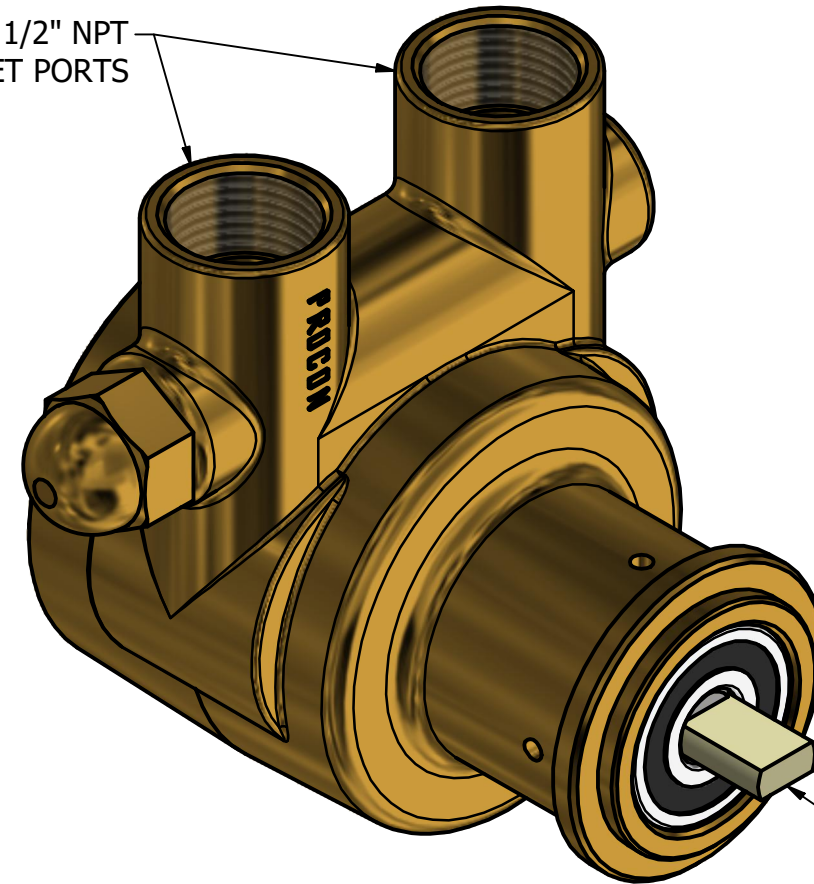

1/2" NPT  
INLET/OUTLET PORTS

**SERIES 4  
ROTARY VANE PUMP  
CLAMP-ON STYLE  
"C" MOUNTING  
1/2" NPT PORTS  
WITH RELIEF VALVE**

1143-2 PLASTIC COUPLING

**PROCON**<sup>®</sup>  
custom | fluid | solutions<sup>®</sup>