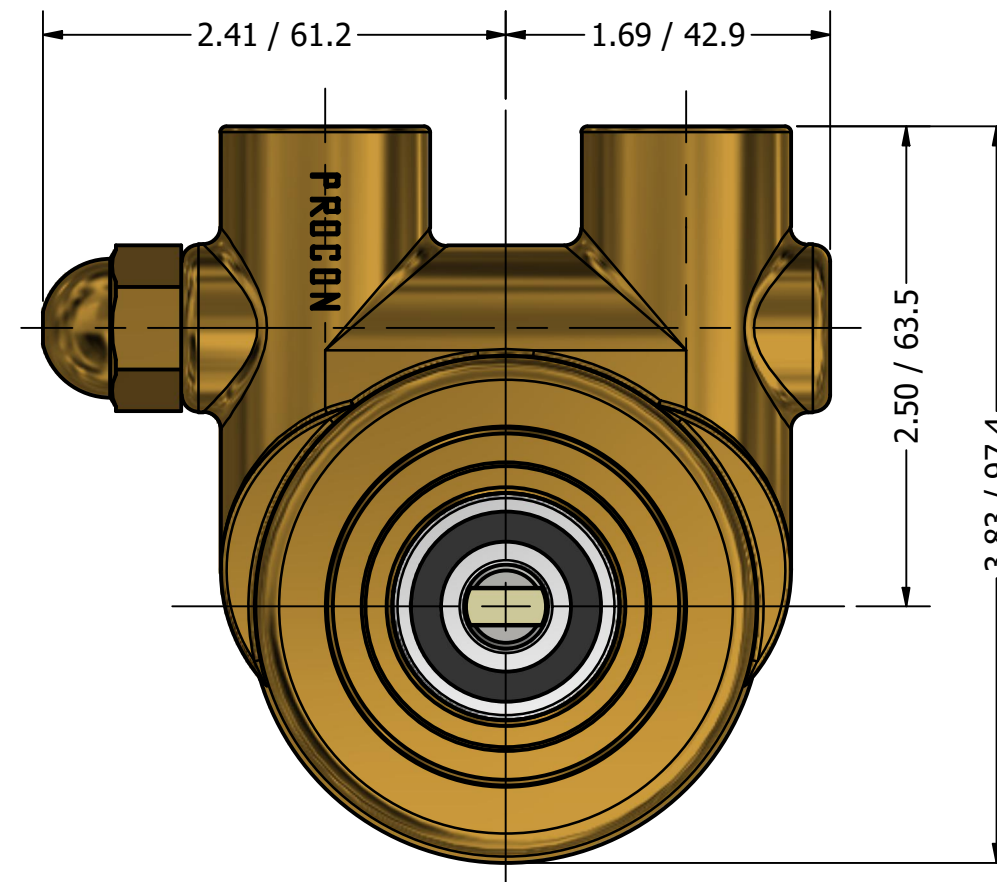

1/2" NPT  
INLET/OUTLET PORTS

**SERIES 4  
ROTARY VANE PUMP  
CLAMP-ON STYLE  
"C" MOUNTING  
1/2" NPT PORTS  
WITH RELIEF VALVE**

1143-2 PLASTIC COUPLING

**PROCON**<sup>®</sup>  
custom | fluid | solutions<sup>®</sup>