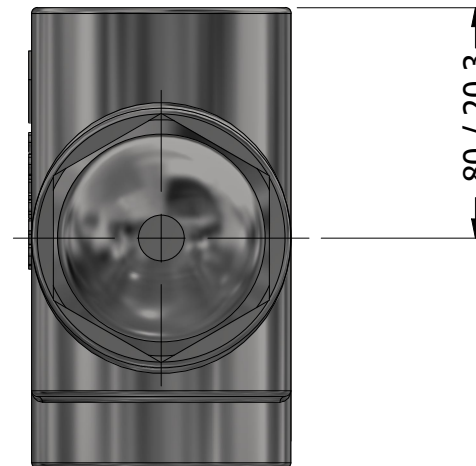

G3/8 (BSPP)
INLET/OUTLET PORTS
3 PLCS

EXTERNAL BYPASS VALVE G3/8 (BSPP) PORTS

PROCON[®]

custom | fluid | solutions[®]

a division of **Standex**

WBPV001