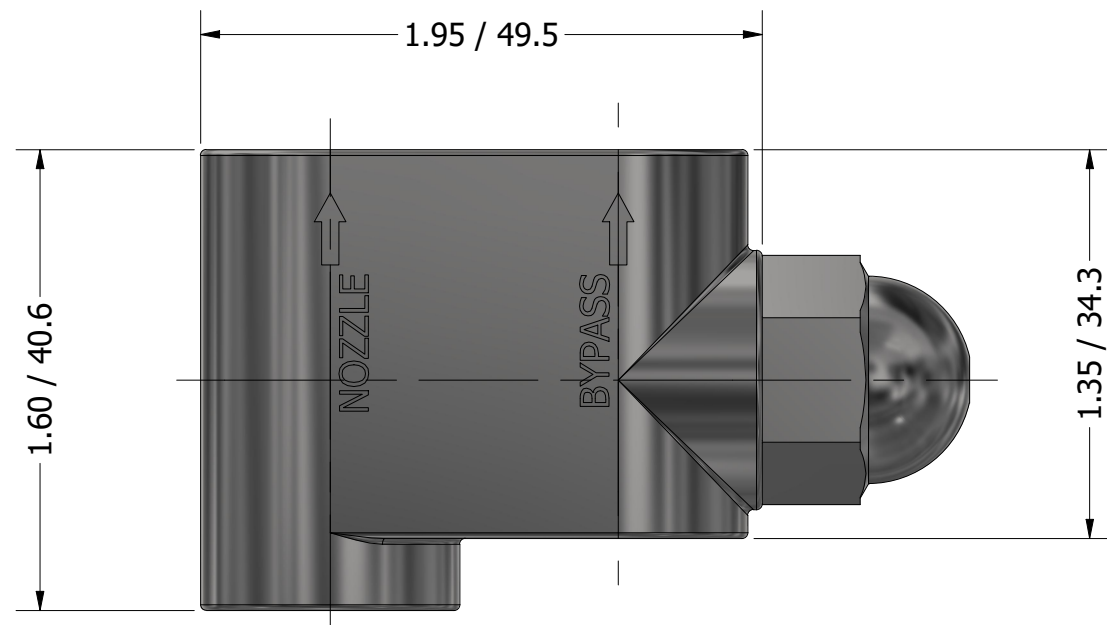

G3/8 (BSPP)
INLET/OUTLET PORTS
3 PLCS

EXTERNAL BYPASS VALVE G3/8 (BSPP) PORTS

PROCON[®]

custom | fluid | solutions[®]

a division of **Standex**

WBPV001