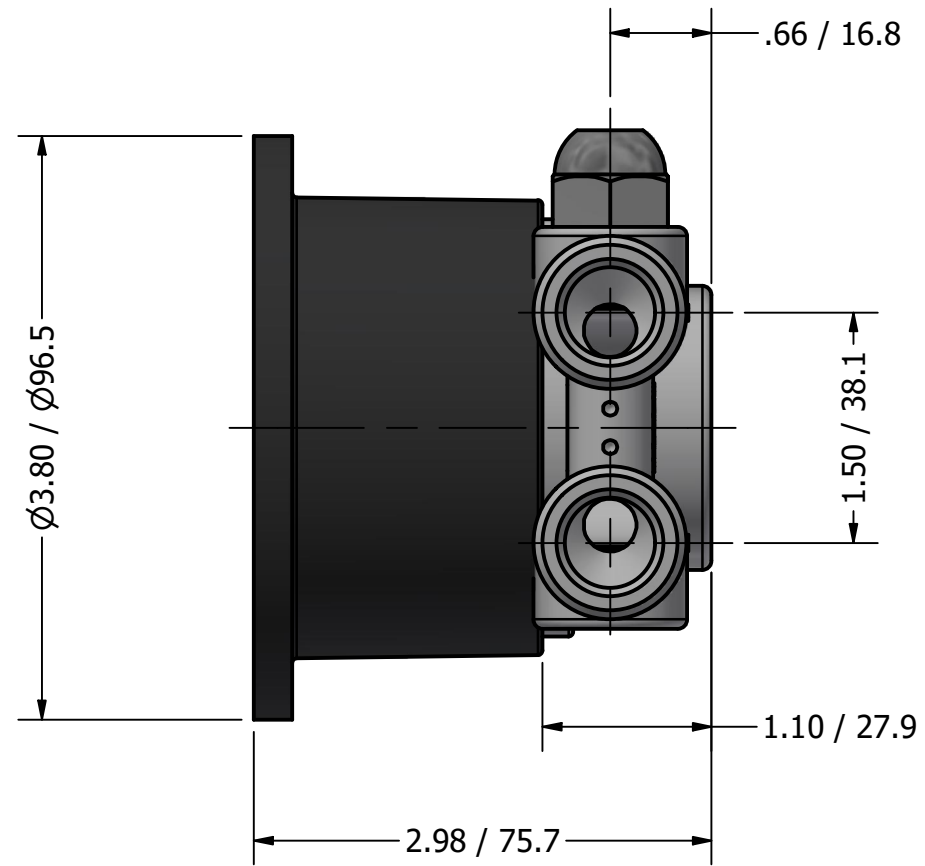

**SERIES 8
MAG DRIVE PUMP
G3/8 (BSPP) PORTS
WITH RELIEF VALVE**

G3/8 (BSPP)
INLET/OUTLET PORTS