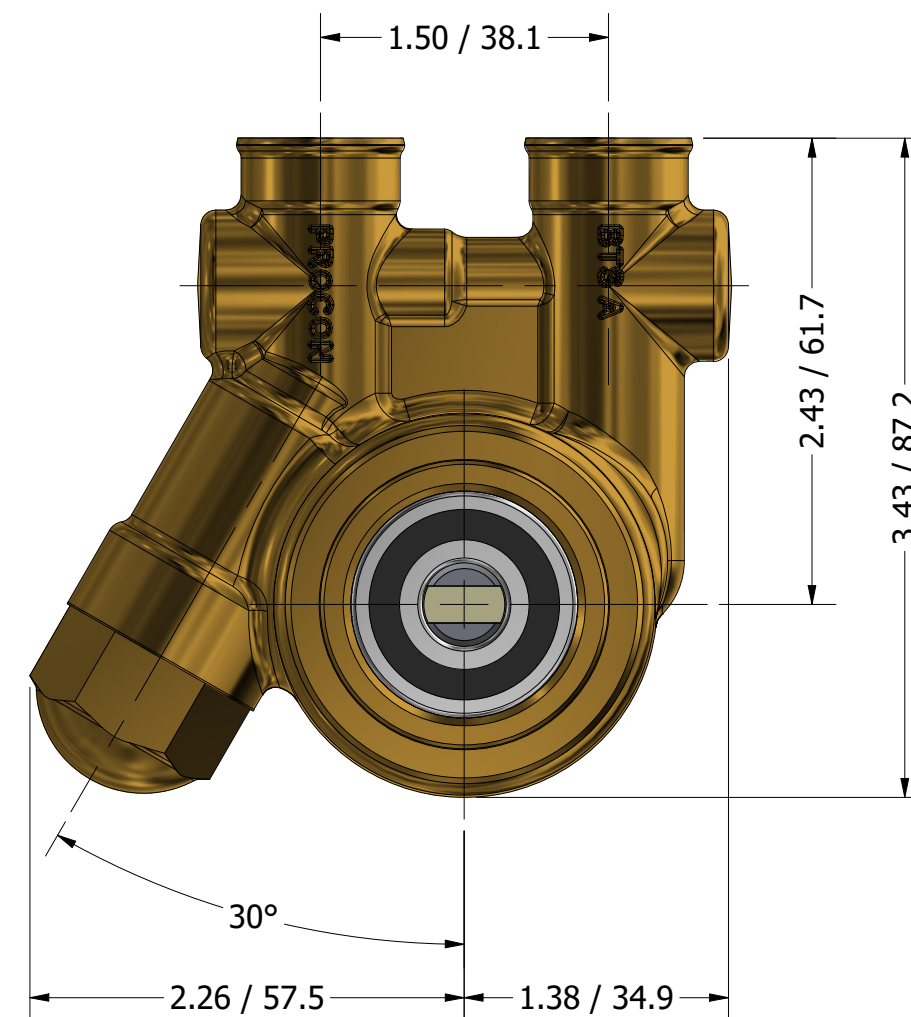

3/8" NPT  
INLET/OUTLET PORTS

**SERIES 1  
ROTARY VANE PUMP  
CLAMP-ON STYLE  
"C" MOUNTING  
3/8" NPT PORTS**

1143-2 PLASTIC COUPLING

**PROCON**<sup>®</sup>

custom | fluid | solutions<sup>®</sup>

a division of **Standex**

W1005