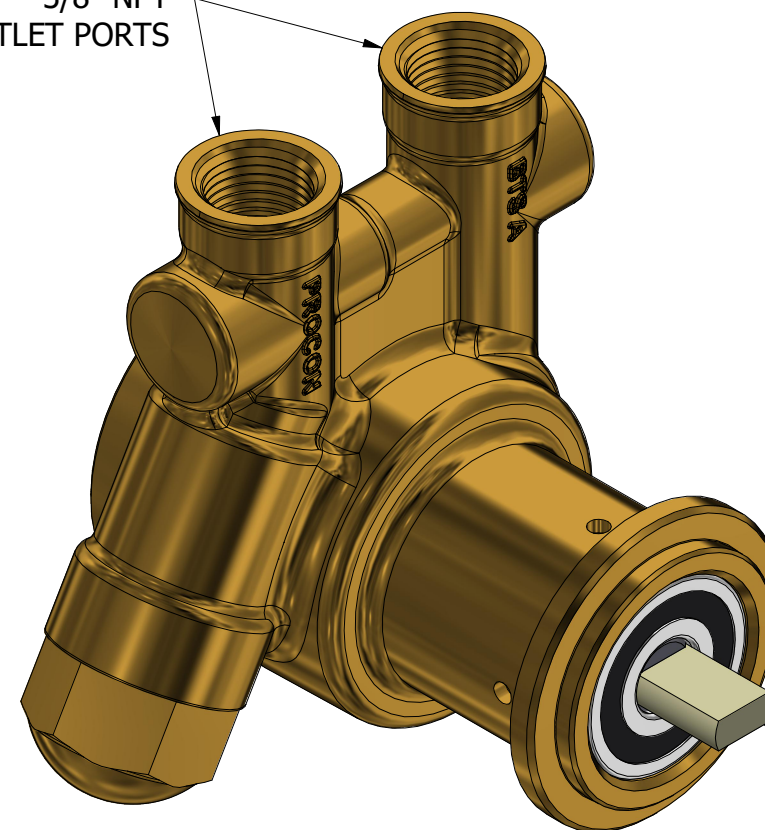

3/8" NPT  
INLET/OUTLET PORTS

**SERIES 1  
ROTARY VANE PUMP  
CLAMP-ON STYLE  
"C" MOUNTING  
3/8" NPT PORTS**

1143-2 PLASTIC COUPLING

**PROCON**<sup>®</sup>

custom | fluid | solutions<sup>®</sup>

a division of **Standex**

W1005