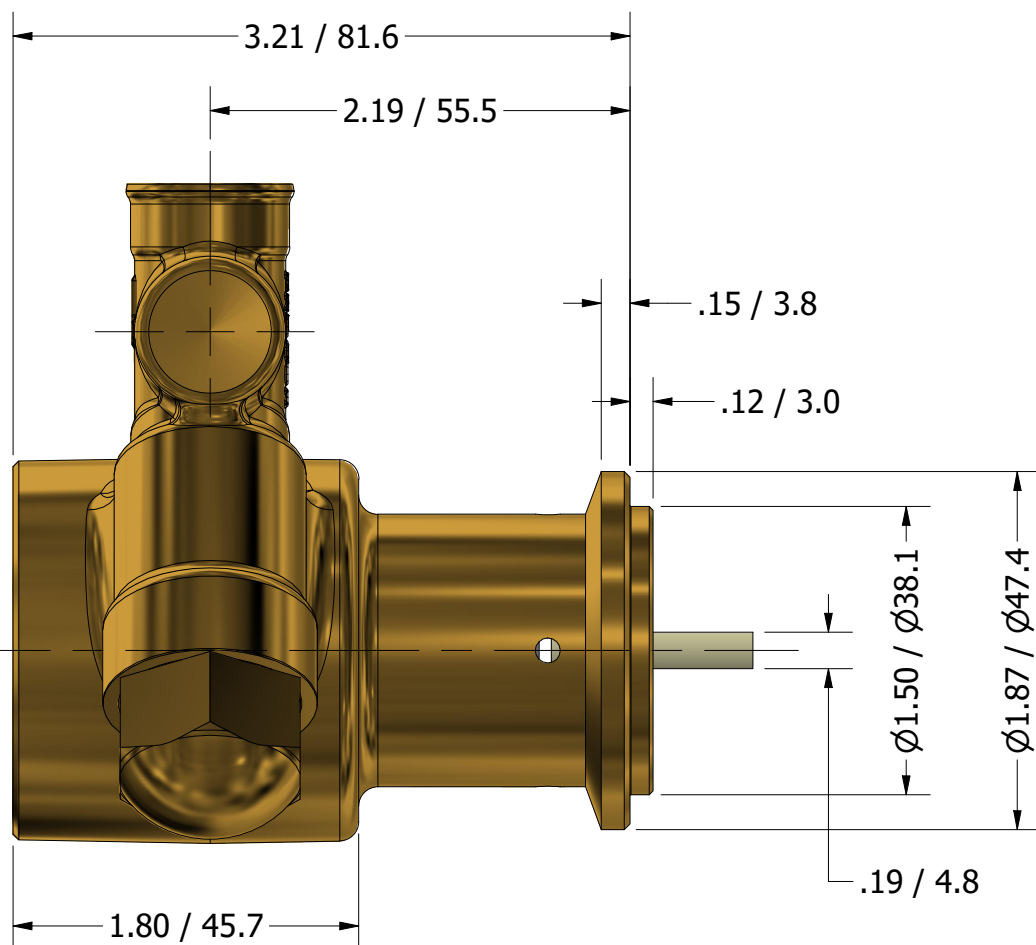

3/8" NPT  
INLET/OUTLET PORTS

**SERIES 1  
ROTARY VANE PUMP  
CLAMP-ON STYLE  
"C" MOUNTING  
3/8" NPT PORTS**

1143-2 PLASTIC COUPLING

**PROCON**<sup>®</sup>

custom | fluid | solutions<sup>®</sup>

a division of **Standex**

W1005