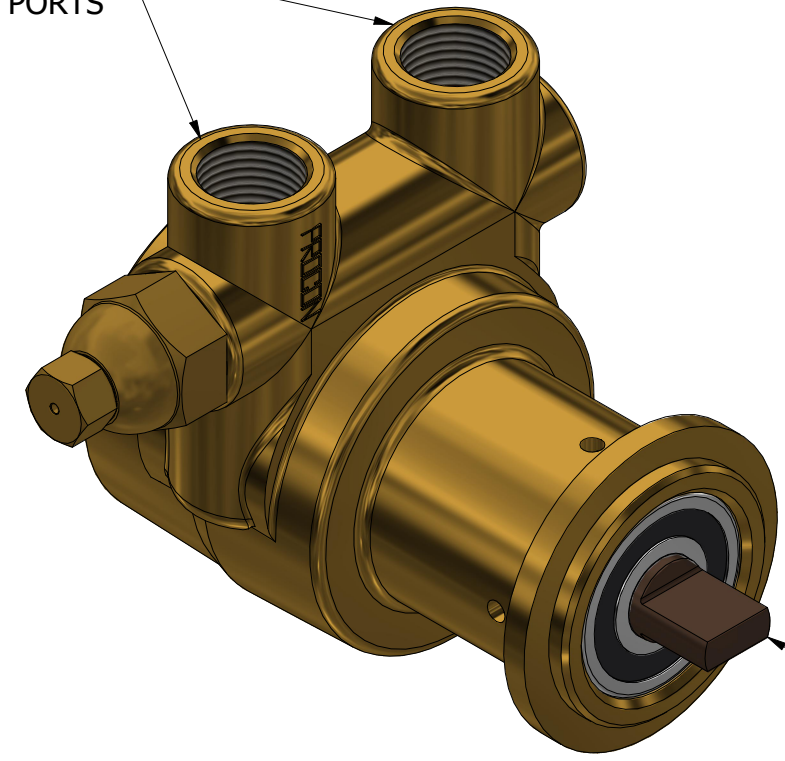

3/8" NPT
INLET/OUTLET PORTS

**SERIES 2
ROTARY VANE PUMP
CLAMP-ON STYLE
"B" MOUNTING
3/8" NPT PORTS
WITH RELIEF VALVE**

1143 BRONZE COUPLING