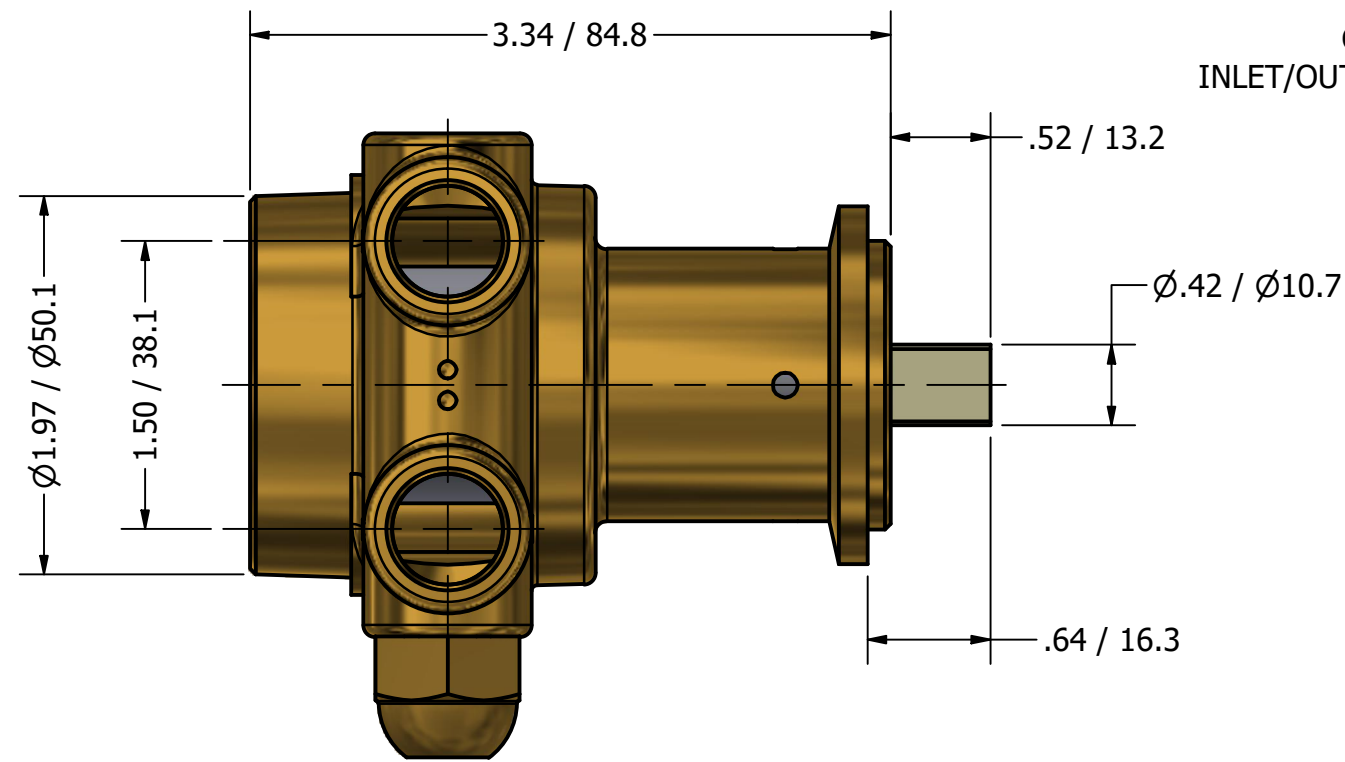

**SERIES 2  
ROTARY VANE PUMP  
CLAMP-ON STYLE  
"C" MOUNTING  
G3/8 (BSPP) PORTS  
WITH RELIEF VALVE**

G3/8 (BSPP)  
INLET/OUTLET PORTS

1143-2 PLASTIC COUPLING