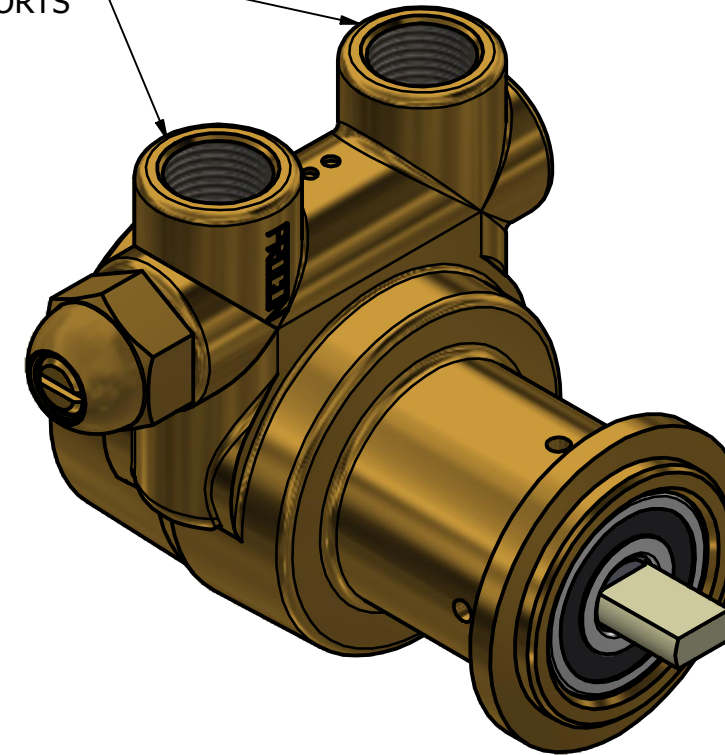

**SERIES 2  
ROTARY VANE PUMP  
CLAMP-ON STYLE  
"C" MOUNTING  
G3/8 (BSPP) PORTS  
WITH RELIEF VALVE**

G3/8 (BSPP)  
INLET/OUTLET PORTS

1143-2 PLASTIC COUPLING