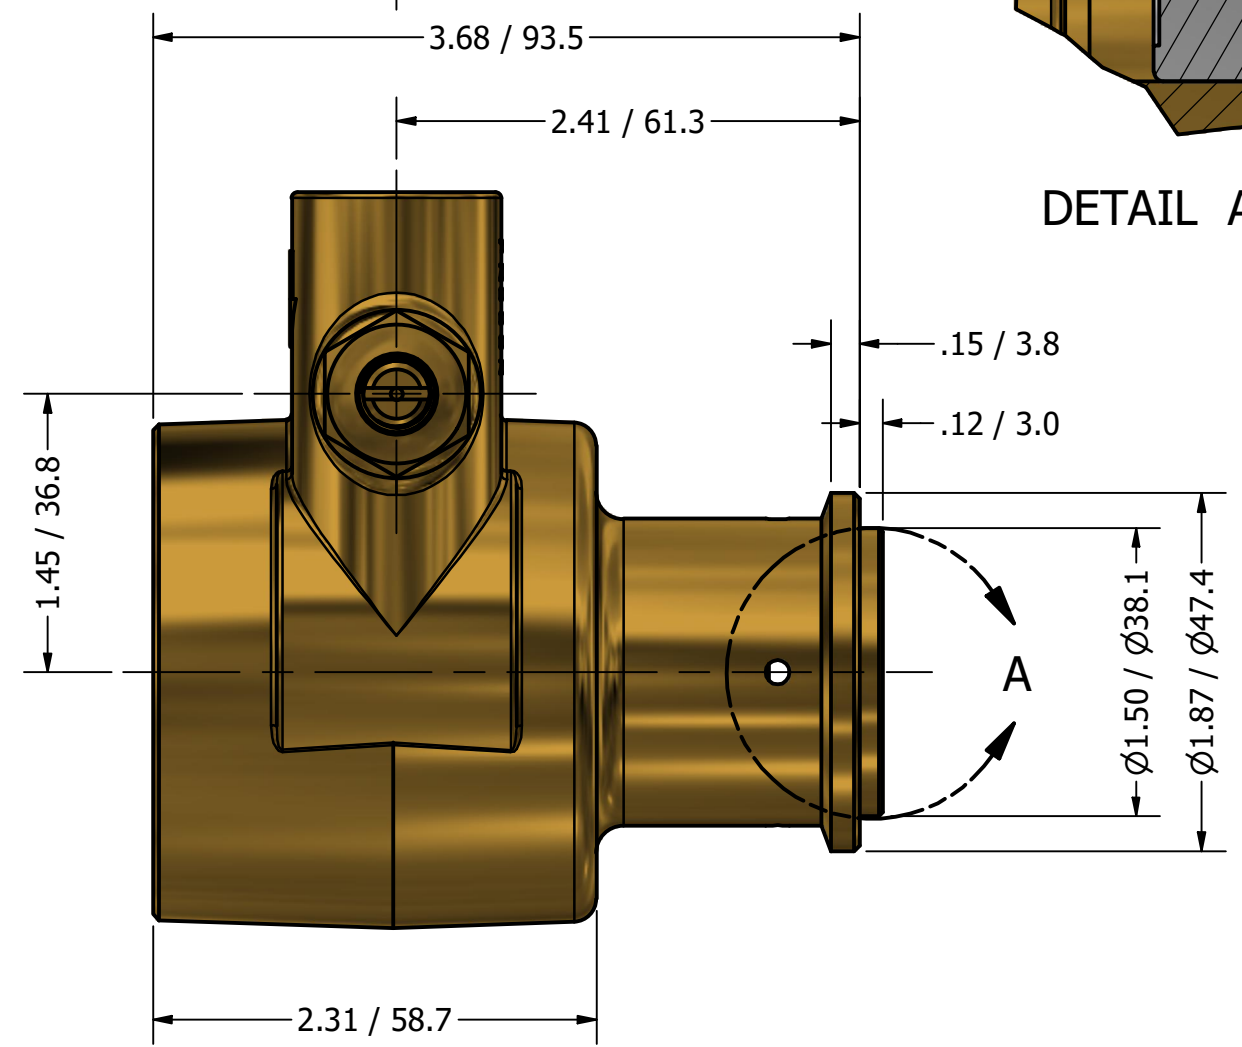

**SERIES 4
ROTARY VANE PUMP
CLAMP-ON STYLE
"D" MOUNTING
1/2" NPT PORTS
WITH RELIEF VALVE**

DETAIL A