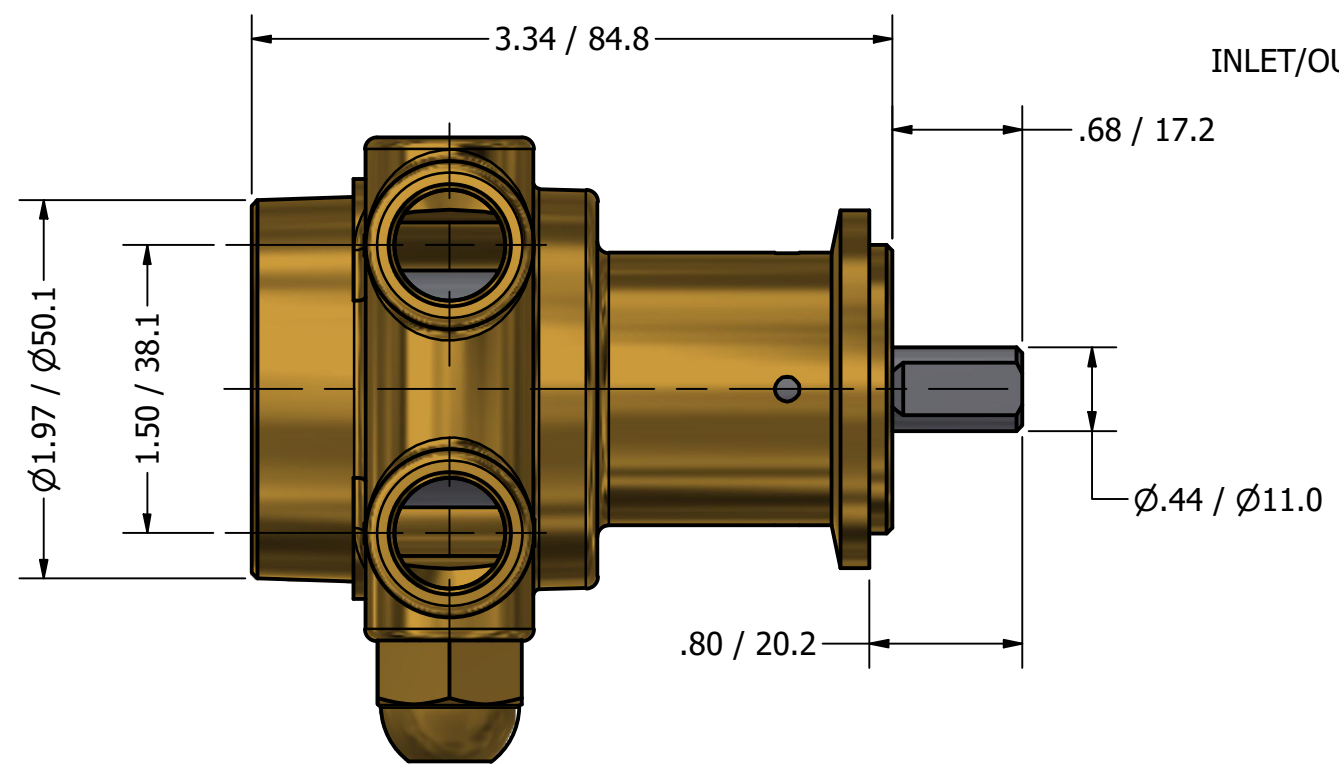

**SERIES 2  
 ROTARY VANE PUMP  
 CLAMP-ON STYLE  
 "S" MOUNTING  
 3/8" NPT PORTS  
 WITH RELIEF VALVE**

3/8" NPT  
 INLET/OUTLET PORTS