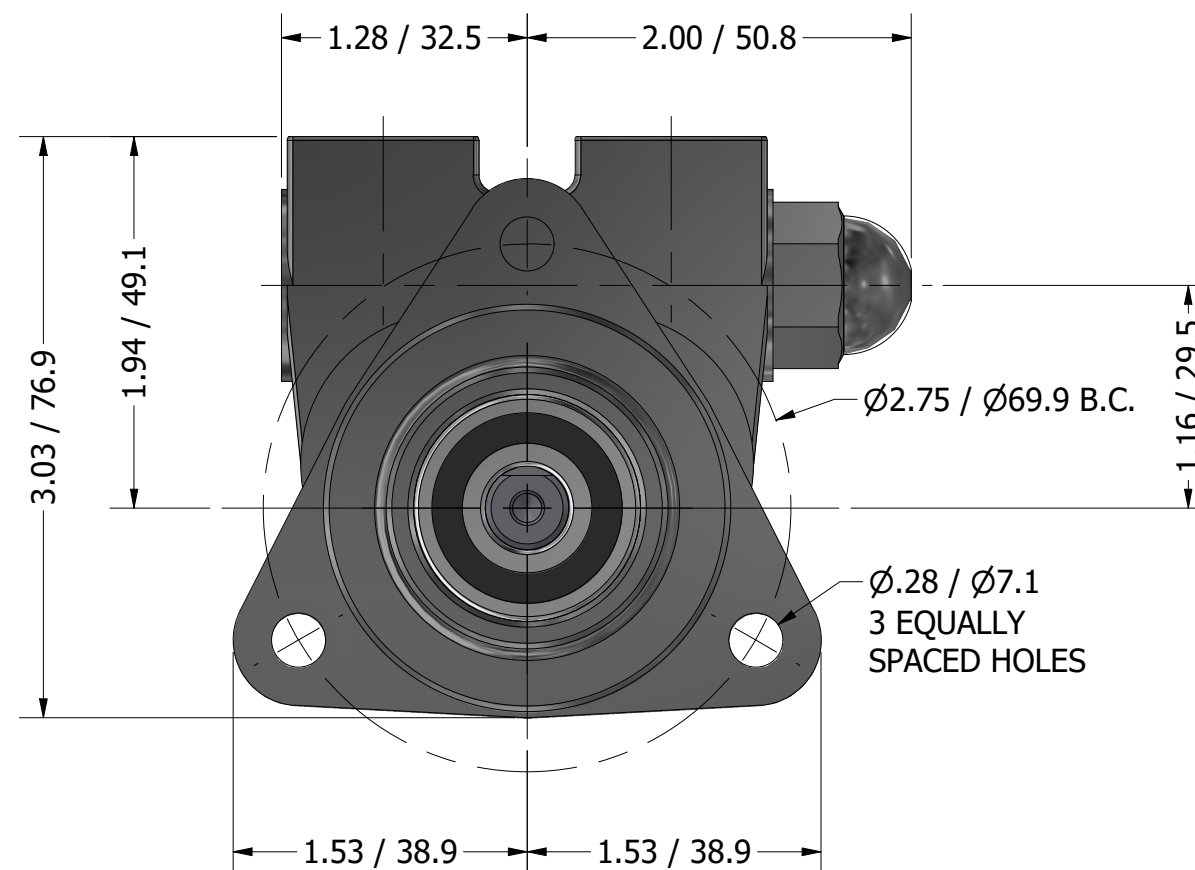

**SERIES 3
ROTARY VANE PUMP
BOLT-ON STYLE
"E" MOUNTING
3/8" NPT PORTS
WITH RELIEF VALVE**

PROCON[®]

custom | fluid | solutions[®]

a division of **Standex**

W1094