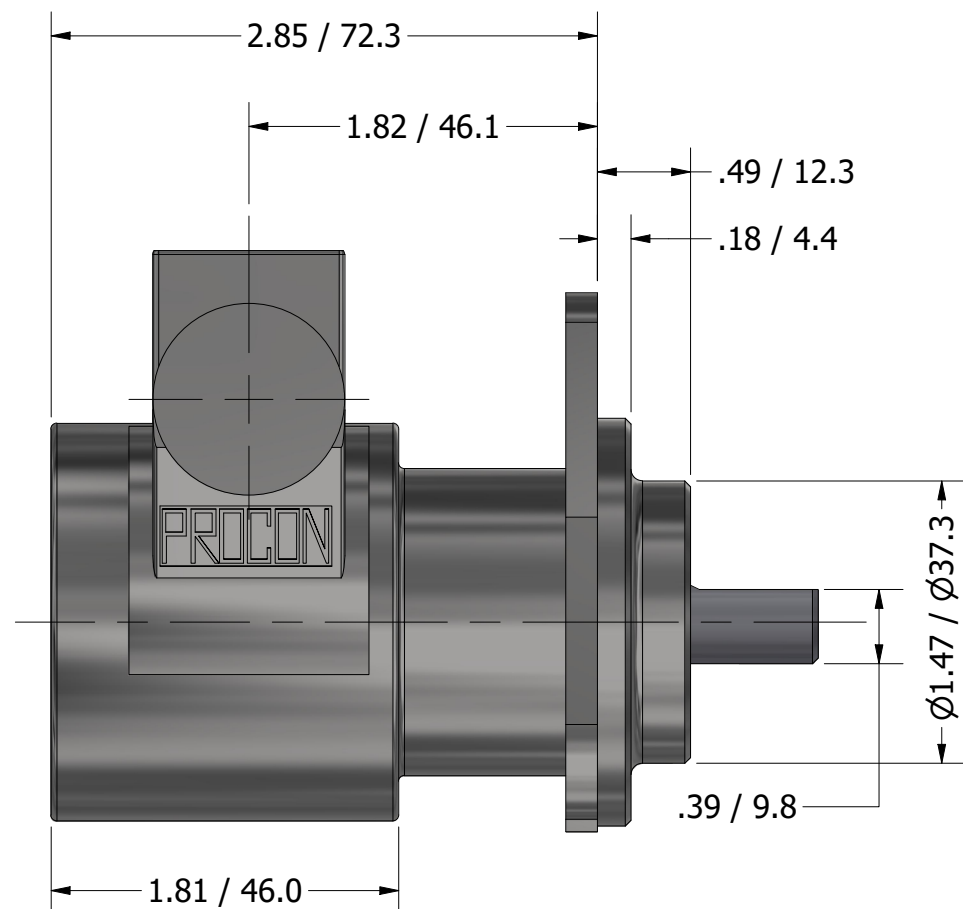

**SERIES 3
ROTARY VANE PUMP
BOLT-ON STYLE
"E" MOUNTING
3/8" NPT PORTS
WITH RELIEF VALVE**

PROCON[®]

custom | fluid | solutions[®]

a division of **Standex**

W1094