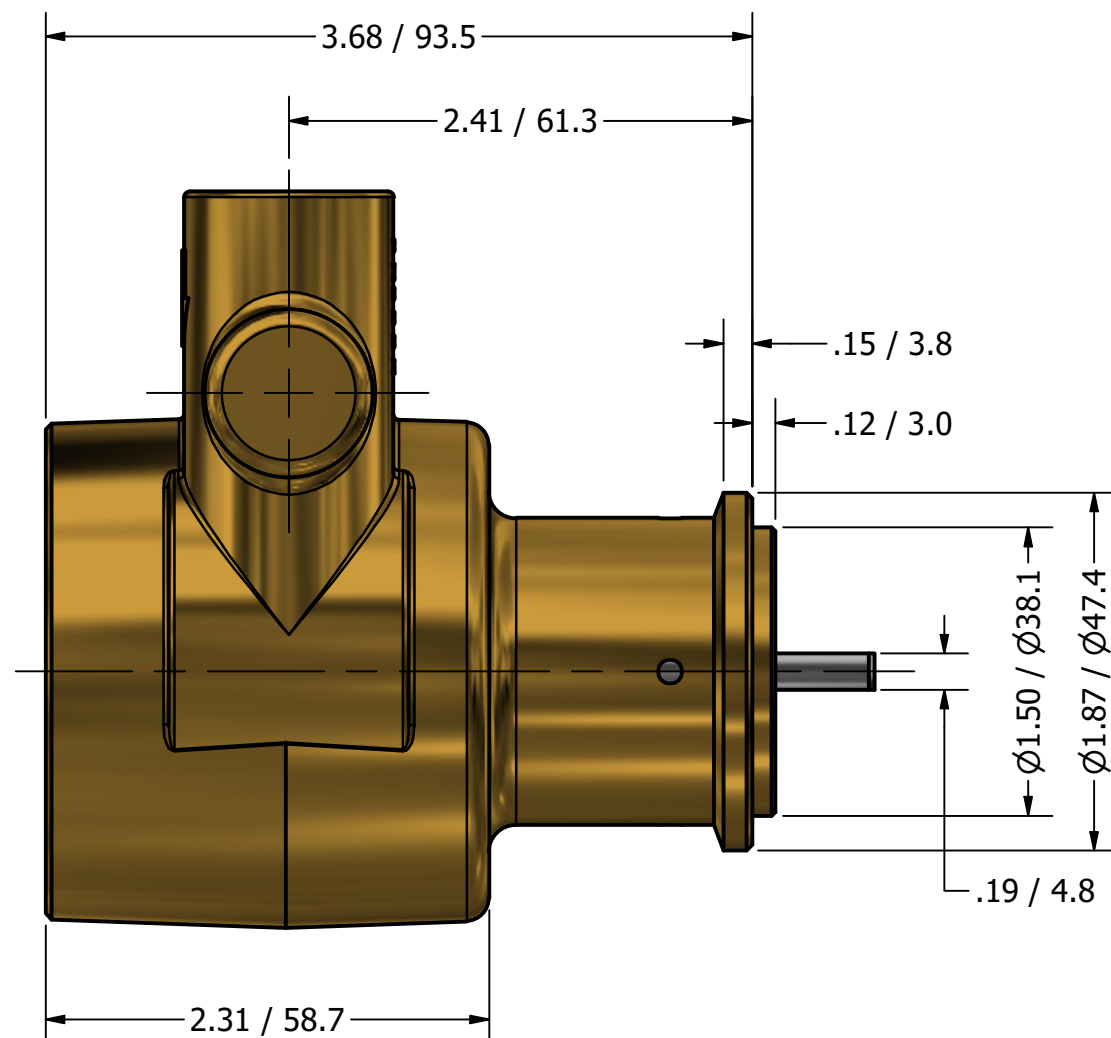

1/2" NPT
INLET/OUTLET PORTS

**SERIES 4
ROTARY VANE PUMP
CLAMP-ON STYLE
"A" MOUNTING
1/2" NPT PORTS**

PROCON[®]
custom | fluid | solutions[®]