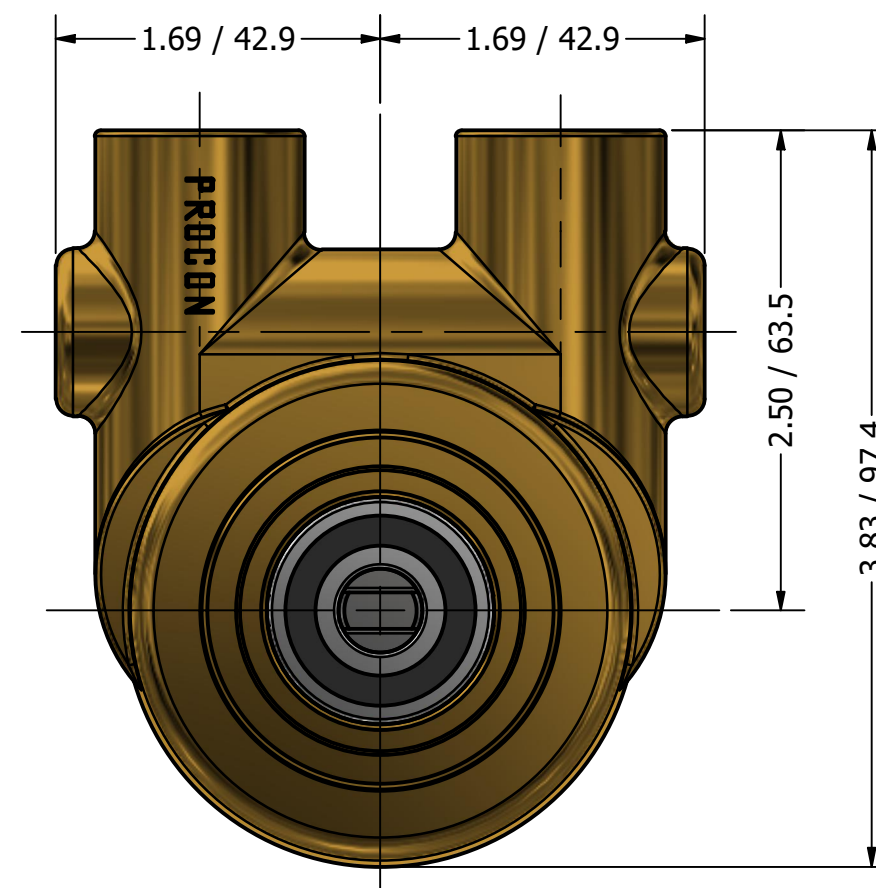

1/2" NPT
INLET/OUTLET PORTS

**SERIES 4
ROTARY VANE PUMP
CLAMP-ON STYLE
"A" MOUNTING
1/2" NPT PORTS**

PROCON[®]
custom | fluid | solutions[®]