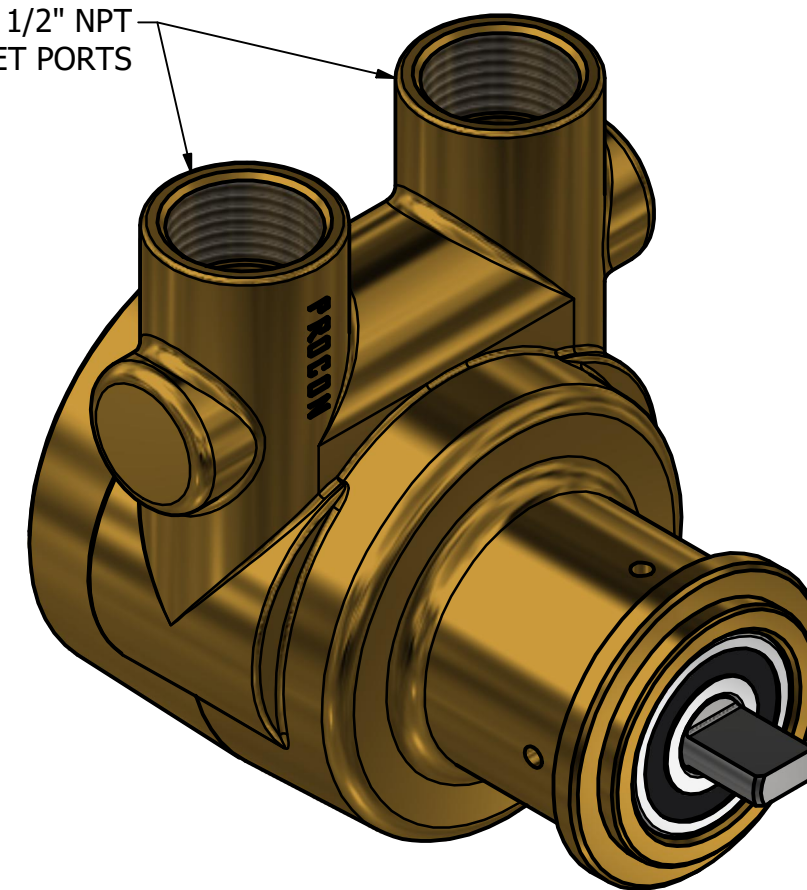

1/2" NPT
INLET/OUTLET PORTS

**SERIES 4
ROTARY VANE PUMP
CLAMP-ON STYLE
"A" MOUNTING
1/2" NPT PORTS**

PROCON[®]
custom | fluid | solutions[®]