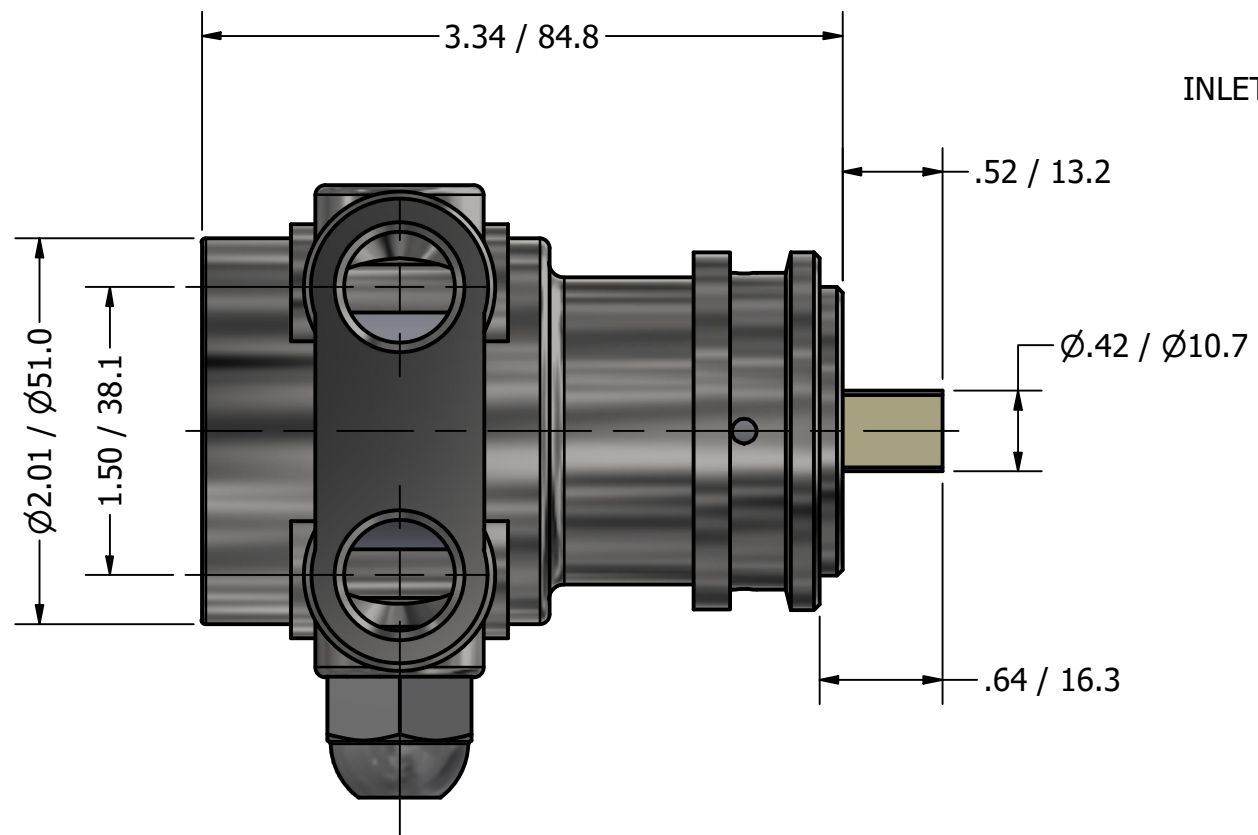

**SERIES 3  
 ROTARY VANE PUMP  
 CLAMP-ON STYLE  
 "C" MOUNTING  
 3/8" NPT PORTS  
 WITH RELIEF VALVE**

3/8" NPT  
 INLET/OUTLET PORTS

1143-2 PLASTIC COUPLING