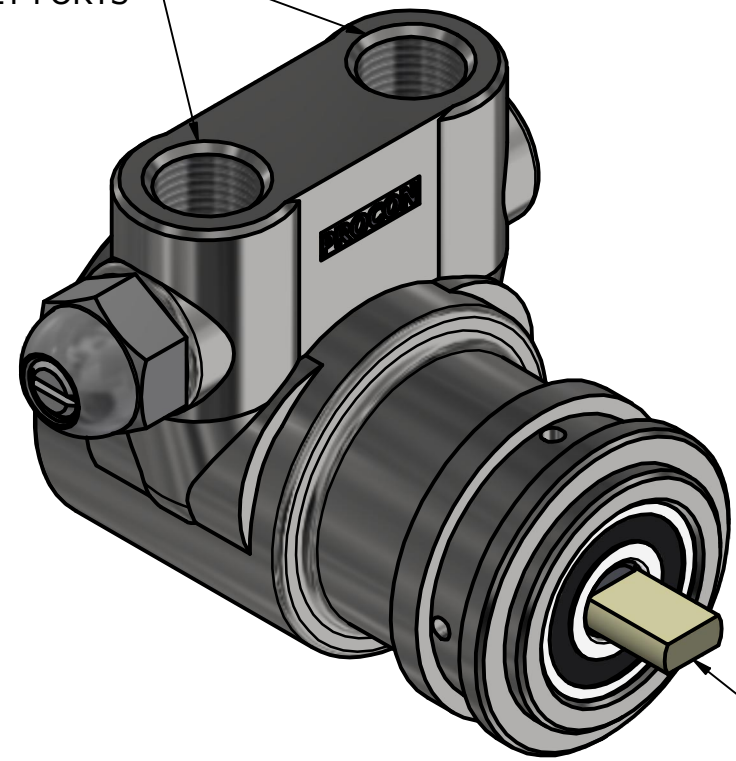

**SERIES 3  
 ROTARY VANE PUMP  
 CLAMP-ON STYLE  
 "C" MOUNTING  
 3/8" NPT PORTS  
 WITH RELIEF VALVE**

3/8" NPT  
 INLET/OUTLET PORTS

1143-2 PLASTIC COUPLING