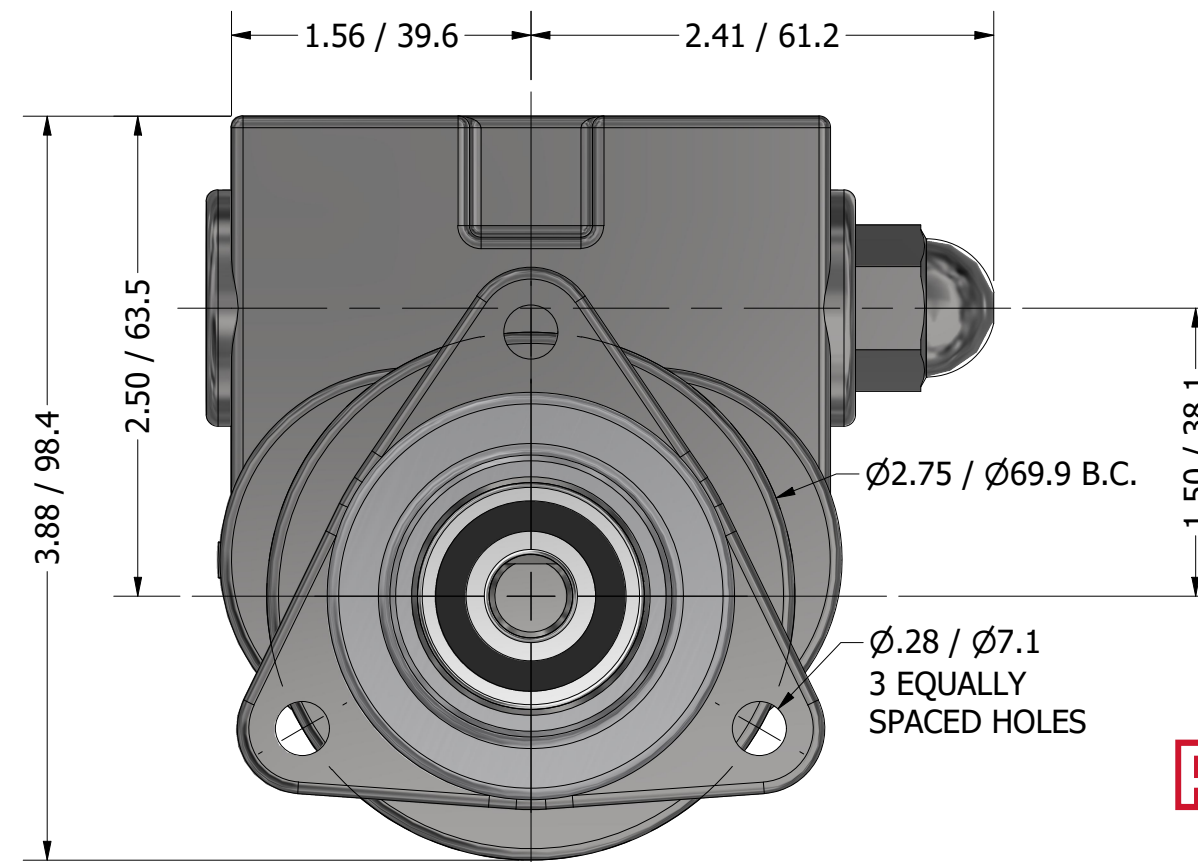

**SERIES 5  
ROTARY VANE PUMP  
BOLT-ON STYLE  
"E" MOUNTING  
1/2" NPT PORTS  
WITH RELIEF VALVE**

**PROCON**<sup>®</sup>

custom | fluid | solutions<sup>®</sup>

a division of **Standex**

W1176