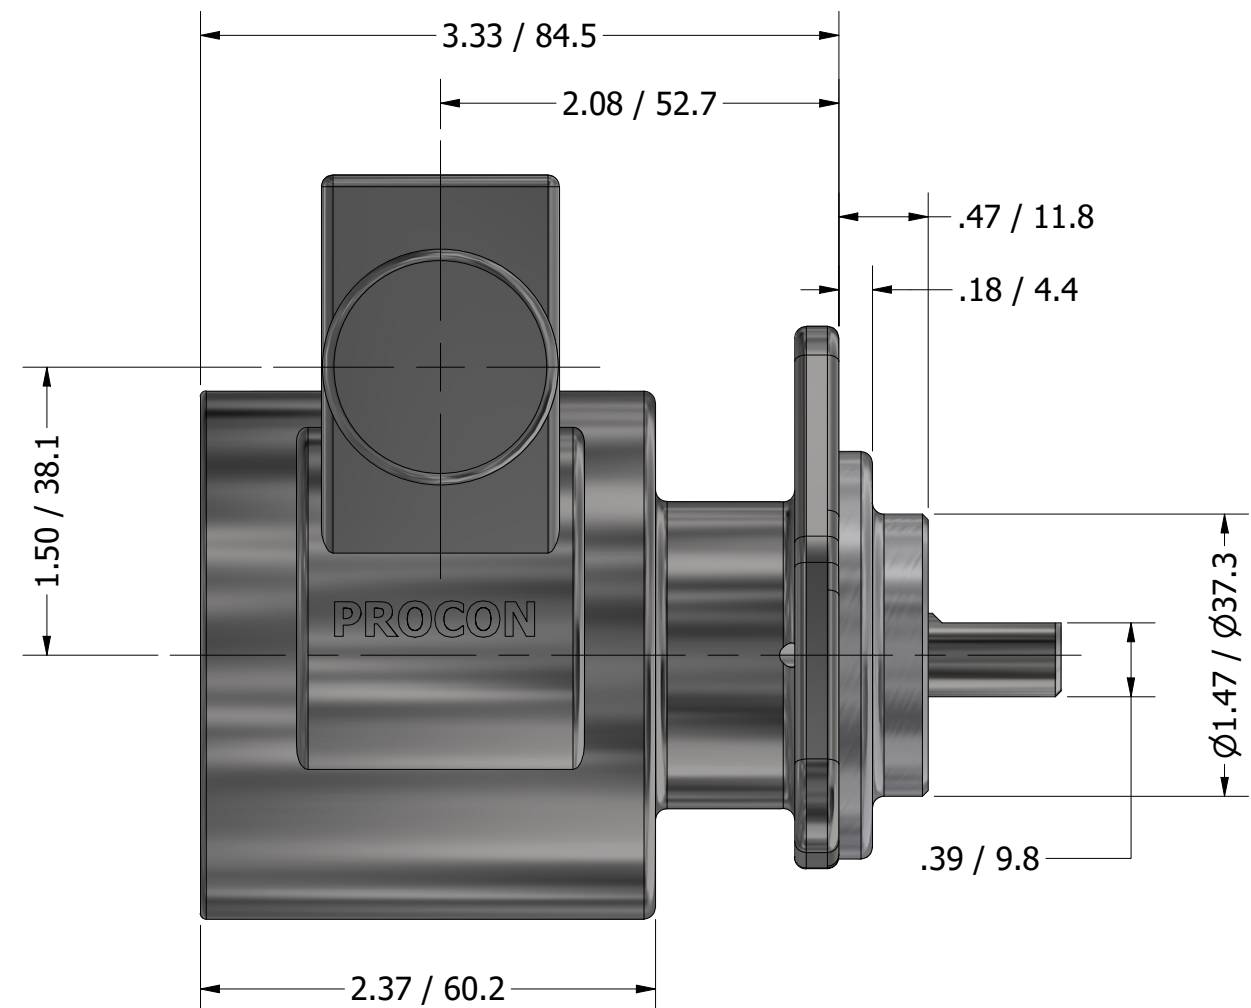

**SERIES 5  
ROTARY VANE PUMP  
BOLT-ON STYLE  
"E" MOUNTING  
1/2" NPT PORTS  
WITH RELIEF VALVE**

**PROCON**<sup>®</sup>

custom | fluid | solutions<sup>®</sup>

a division of **Standex**

W1176